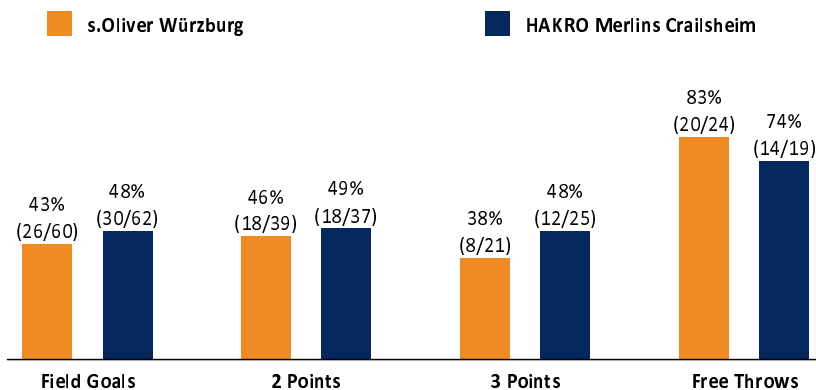

s.Oliver Würzburg

80 : 86 HAKRO Merlins Crailsheim

Referee: HACK Johannes
Umpires: BOHN Andreas / BRENDEL Nikolas
Commissioner: EICHHORN Christian

Würzburg, s.Oliver Arena (3.140 Plätze), SO 3 JAN 2021, 15:00, Game-ID: 25587

Scoreboard table showing Q1, Q2, Q3, Q4 scores for WUE and CRA.

WUE - s.Oliver Würzburg (Coach: WUCHERER Denis)

Main player statistics table for WUE - s.Oliver Würzburg, including columns for No., Name, Min, PTS, 2 Points, 3 Points, Field Goals, Free Throws, and various rebound/steal metrics.

CRA - HAKRO Merlins Crailsheim (Coach: IISALO Tuomas)

Main player statistics table for CRA - HAKRO Merlins Crailsheim, including columns for No., Name, Min, PTS, 2 Points, 3 Points, Field Goals, Free Throws, and various rebound/steal metrics.

Summary statistics table comparing WUE and CRA across categories like Rebounds, Assists, Fouls, Turnovers, Steals, Points in the Paint, Second Chance Points, Fast Break Points, Biggest Lead, Biggest Scoring Run, Lead Changes, and Times Tied.

EASycREDIT-BBL.DE

Alle offiziellen Statistiken der easyCredit BBL, Daten, Rekorde uvm. gibt es auf easyCredit-BBL.de! News, Stats, Tabelle und Spielplan für unterwegs: Kostenlos für iOS und Android in der offiziellen Liga-App!

MAGENTA SPORT

Keinen Korb mehr verpassen - Alle Spiele der easyCredit BBL und des MagentaSport BBL Pokals LIVE und in HD! Das größte Basketball-Angebot Deutschlands zuhause und mobil! www.MagentaSport.de

LEGEND: Min Minutes Played, DR Defensive Rebounds, AS Assists, BS Blocked Shots, PF Fouls, +/- Plus-Minus-Rating, DNP Did Not Play, OR Offensive Rebounds, ST Steals, SB Shots Blocked, FD Fouls Drawn, * Starters, PTS Points, TR Total Rebounds, TO Turnovers, EFF Efficiency = ((PTS + TR + AS + ST + BS) - ((FGA - FGM) + (FTA - FTM) + TO))