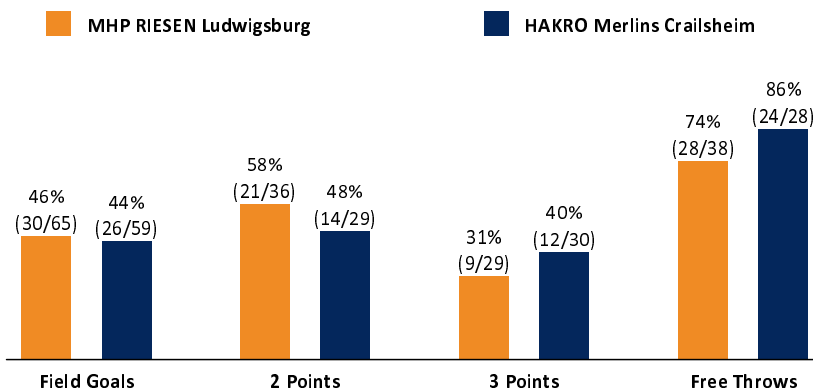

CRA - HAKRO Merlins Crailsheim (Coach: IISALO Tuomas)

No.	Name	Min	PTS	2 Points	3 Points	Field Goals	Free Throws	OR	DR	TR	AS	ST	TO	BS	SB	PF	FD	EFF	+/-
*2	BELL-HAYNES Trae	31:12	24	4/5 (80%)	1/3 (33%)	5/8 (63%)	13/14 (93%)	1	1	2	8	2	5			1	8	27	-8
*3	STUCKEY Maurice	21:38	14	2/4 (50%)	3/6 (50%)	5/10 (50%)	1/1 (100%)	1	2	3	3					4	1	15	-6
5	KOVACEVIC Aleksa	0:30	0															0	0
6	LASISI Elias	26:32	6	0/1 (0%)	2/7 (29%)	2/8 (25%)			2	2	3	2	2			2		5	-1
*7	HIGHSMITH Haywood	21:41	6	1/2 (50%)	1/3 (33%)	2/5 (40%)	1/1 (100%)	1	3	4	1		1			5	1	7	-12
9	BLECK Fabian	25:06	4	2/4 (50%)		2/4 (50%)		1	3	4	1						1	7	1
11	COLEMAN Tim	13:11	9		2/3 (67%)	2/3 (67%)	3/4 (75%)	1	3	4	3		1			4	2	13	1
13	CAISIN Radii	15:35	13	2/2 (100%)	3/6 (50%)	5/8 (63%)			2	2	1					3		13	5
*15	RADOSAVLJEVIC Bogdan	17:58	8	1/7 (14%)	0/2 (0%)	1/9 (11%)	6/8 (75%)				1					5	5	-1	-13
17	McNEACE Jamuni	16:28	4	2/4 (50%)		2/4 (50%)			1	1						3	2	3	0
21	LAZIC Vladan	DNP																	
*24	JONES Jeremy	10:09	0						2	2						1		2	-12
Team / Coach									3	3								3	
Totals		200:00	88	14/29 (48%)	12/30 (40%)	26/59 (44%)	24/28 (86%)	5	22	27	21	4	9			28	20	94	-9

LUD	CRA
16 / 26 / 42	5 / 22 / 27
13	Assists
19	Fouls
28	Fouls Drawn
11	Turnovers
5	Steals
38	Points in the Paint
19	Second Chance Points
9	Fast Break Points
16 (69:53)	Biggest Lead
11-0 (11:1)	Biggest Scoring Run
	Lead Changes: 1
	Times Tied: 0

EASycREDIT-BBL.DE

Alle offiziellen Statistiken der easyCredit BBL, Daten, Rekorde uvm. gibt es auf easyCredit-BBL.de! News, Stats, Tabelle und Spielplan für unterwegs: Kostenfrei für iOS und Android in der offiziellen Liga-App!

MAGENTA SPORT

Keinen Korb mehr verpassen - Alle Spiele der easyCredit BBL und des MagentaSport BBL Pokals LIVE und in HD! Das größte Basketball-Angebot Deutschlands zuhause und mobil! www.MagentaSport.de

LEGEND

Min Minutes Played   DR Defensive Rebounds   AS Assists   BS Blocked Shots   PF Fouls   +/- Plus-Minus-Rating
DNP Did Not Play   OR Offensive Rebounds   ST Steals   SB Shots Blocked   FD Fouls Drawn   * Starters
PTS Points   TR Total Rebounds   TO Turnovers   EFF Efficiency = ((PTS + TR + AS + ST + BS) - ((FGA - FGM) + (FTA - FTM) + TO))