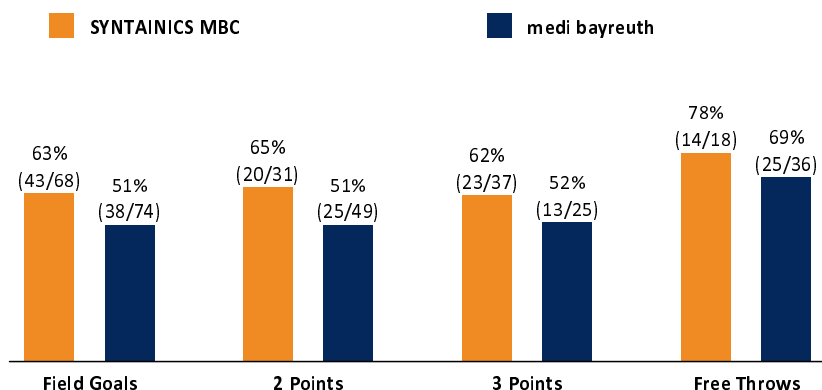

BAY - medi bayreuth (Coach: KORNER Raoul)

No.	Name	Min	PTS	2 Points	3 Points	Field Goals	Free Throws	OR	DR	TR	AS	ST	TO	BS	SB	PF	FD	EFF	+/-	
*0	PARDON Dererk	23:24	18	6/10 (60%)		6/10 (60%)	6/10 (60%)	5	1	6		1	1			5	16	16	-14	
3	WOOLRIDGE Ryan	27:03	17	6/11 (55%)	1/3 (33%)	7/14 (50%)	2/5 (40%)	1	2	3	4	2	4		1	4	12	17	17	
7	JALALPOOR Philip	18:27	13		3/5 (60%)	3/5 (60%)	4/4 (100%)	1		1	1	2	2			2	2	13	6	
9	BRUHNKE Kay	DNP																		
*10	DORETH Bastian	23:59	9	0/3 (0%)	3/6 (50%)	3/9 (33%)			4	4	6	1	1			2		13	-22	
11	SEIFERTH Andreas	16:36	10	4/6 (67%)		4/6 (67%)	2/3 (67%)		5	5	3				1	4	4	15	5	
15	TIBY Matthew	20:32	10	2/3 (67%)	1/1 (100%)	3/4 (75%)	3/5 (60%)	3	3	6	1					2	4	14	-3	
16	KRUG Johannes	DNP																		
*23	WALKER David	21:14	0	0/3 (0%)		0/3 (0%)			1	1						2		-2	-15	
*24	BARTLEY Frank	29:17	25	7/11 (64%)	2/6 (33%)	9/17 (53%)	5/5 (100%)		2	2	2	3	1	1	2	6	24	-13	-13	
*31	OLISEVICIUS Osvaldas	19:28	12	0/2 (0%)	3/4 (75%)	3/6 (50%)	3/4 (75%)	2		2						4	3	10	-6	
Team / Coach								2	1	3						3				
Totals			200:00	114	25/49 (51%)	13/25 (52%)	38/74 (51%)	25/36 (69%)	14	19	33	17	9	9	1	4	16	28	118	-9

MBC	BAY
6 / 26 / 32	14 / 19 / 33
29	17
28	16
15	28
14	9
8	9
34	46
12	21
30	18
25 (59:34)	0 (3:3)
9-0 (12:3)	9-0 (90:75)
Lead Changes: 0	
Times Tied: 1	

EASYCREDIT-BBL.DE

Alle offiziellen Statistiken der easyCredit BBL, Daten, Rekorde uvm. gibt es auf easyCredit-BBL.de! News, Stats, Tabelle und Spielplan für unterwegs: Kostenfrei für iOS und Android in der offiziellen Liga-App!

MAGENTA SPORT

Keinen Korb mehr verpassen - Alle Spiele der easyCredit BBL und des MagentaSport BBL Pokals LIVE und in HD! Das größte Basketball-Angebot Deutschlands zuhause und mobil! www.MagentaSport.de

LEGEND
Min Minutes Played   DR Defensive Rebounds   AS Assists   BS Blocked Shots   PF Fouls   +/- Plus-Minus-Rating
DNP Did Not Play   OR Offensive Rebounds   ST Steals   SB Shots Blocked   FD Fouls Drawn   * Starters
PTS Points   TR Total Rebounds   TO Turnovers   EFF Efficiency = ((PTS + TR + AS + ST + BS) - ((FGA - FGM) + (FTA - FTM) + TO))