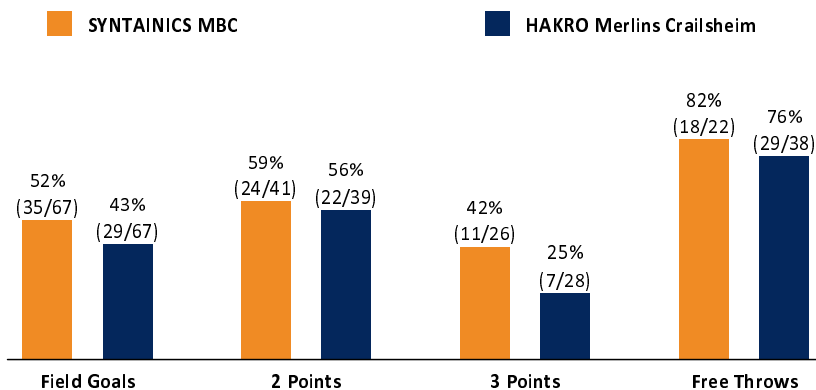

CRA - HAKRO Merlins Crailsheim (Coach: IISALO Tuomas)

No.	Name	Min	PTS	2 Points	3 Points	Field Goals	Free Throws	OR	DR	TR	AS	ST	TO	BS	SB	PF	FD	EFF	+/-	
*2	BELL-HAYNES Trae	32:15	27	7/10 (70%)	1/4 (25%)	8/14 (57%)	10/12 (83%)		6	6	8	2	3		2	1	8	32	-14	
*3	STUCKEY Maurice	25:20	17	0/2 (0%)	3/9 (33%)	3/11 (27%)	8/8 (100%)		2	2	1	1	1		1	4	4	12	-5	
4	HILLIARD Nimrod	4:24	0	0/1 (0%)		0/1 (0%)			1	1			3		2		-3	-10		
*7	HIGHSMITH Haywood	18:58	5	1/1 (100%)	1/5 (20%)	2/6 (33%)		1	1	2	1	1			3		5	-16		
*9	BLECK Fabian	31:34	10	3/5 (60%)	1/3 (33%)	4/8 (50%)	1/4 (25%)	2	1	3	1	1	1		1	1	3	7	6	
*11	COLEMAN Tim	26:28	18	4/7 (57%)	1/4 (25%)	5/11 (45%)	7/10 (70%)	1	4	5	5	2	2	2	1	4	7	21	18	
13	CAISIN Radii	9:32	4	2/2 (100%)	0/1 (0%)	2/3 (67%)		1		1	1				1		6	6		
17	McNEACE Jamuni	15:55	4	2/5 (40%)		2/5 (40%)		3	1	4					1		5	-11		
22	KOVACEVIC Dejan	13:52	6	2/4 (50%)	0/2 (0%)	2/6 (33%)	2/2 (100%)	1	3	4		1		2		1	1	9	8	
24	JONES Jeremy	21:42	3	1/2 (50%)		1/2 (50%)	1/2 (50%)		2	2			2	1		3	1	2	-7	
Team / Coach								4	1	5						5				
Totals			200:00	94	22/39 (56%)	7/28 (25%)	29/67 (43%)	29/38 (76%)	13	22	35	17	9	12	5	5	21	24	101	-5

MBC	CRA
13 / 27 / 40	13 / 22 / 35
23	17
24	21
21	24
19	12
7	9
40	44
17	9
13	26
18 (84:66)	0 (:)
13-0 (23:9)	11-0 (84:77)
	Lead Changes: 0
	Times Tied: 0

EASYCREDIT-BBL.DE

Alle offiziellen Statistiken der easyCredit BBL, Daten, Rekorde uvm. gibt es auf easyCredit-BBL.de! News, Stats, Tabelle und Spielplan für unterwegs: Kostenfrei für iOS und Android in der offiziellen Liga-App!

MAGENTA SPORT

Keinen Korb mehr verpassen - Alle Spiele der easyCredit BBL und des MagentaSport BBL Pokals LIVE und in HD! Das größte Basketball-Angebot Deutschlands zuhause und mobil! www.MagentaSport.de

LEGEND
Min Minutes Played   DR Defensive Rebounds   AS Assists   BS Blocked Shots   PF Fouls   +/- Plus-Minus-Rating
DNP Did Not Play   OR Offensive Rebounds   ST Steals   SB Shots Blocked   FD Fouls Drawn   * Starters
PTS Points   TR Total Rebounds   TO Turnovers   EFF Efficiency = ((PTS + TR + AS + ST + BS) - ((FGA - FGM) + (FTA - FTM) + TO))