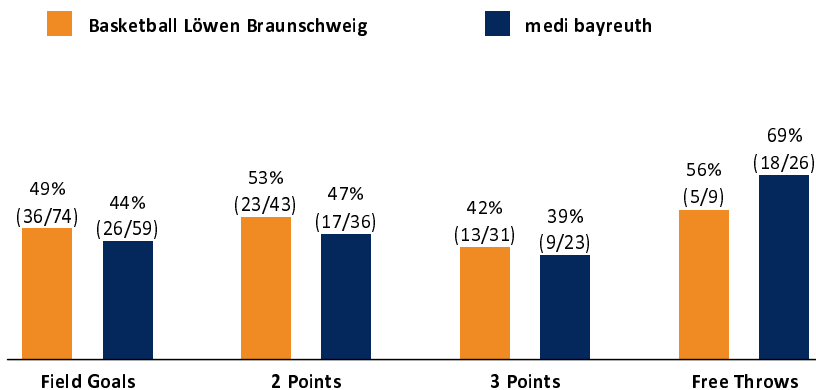

BAY - medi bayreuth (Coach: KORNER Raoul)

No.	Name	Min	PTS	2 Points	3 Points	Field Goals	Free Throws	OR	DR	TR	AS	ST	TO	BS	SB	PF	FD	EFF	+/-
*0	PARDON Dererk	26:50	21	7/9 (78%)		7/9 (78%)	7/10 (70%)	2	3	5			3			3	7	18	-9
2	WENZL Nico	DNP																	
3	WOOLRIDGE Ryan	10:50	2	0/1 (0%)		0/1 (0%)	2/4 (50%)					1	2				2	-2	-8
7	JALALPOOR Philip	18:07	3	0/2 (0%)	1/4 (25%)	1/6 (17%)			2	2					1	2	1	0	-5
9	BRUHNKE Kay	DNP																	
*10	DORETH Bastian	31:10	7	1/3 (33%)	1/5 (20%)	2/8 (25%)	2/2 (100%)	1	3	4	8		1			1	3	12	-5
11	SEIFERTH Andreas	13:10	6	3/6 (50%)		3/6 (50%)		2	4	6	3	1	2			4		11	-2
*15	TIBY Matthew	21:30	15	2/3 (67%)	3/4 (75%)	5/7 (71%)	2/2 (100%)	2	1	3	1					1	2	17	1
16	KRUG Johannes	DNP																	
*23	WALKER David	30:28	13	2/3 (67%)	3/3 (100%)	5/6 (83%)			4	4			1			2		15	-5
*24	BARTLEY Frank	29:25	6	2/5 (40%)	0/3 (0%)	2/8 (25%)	2/2 (100%)		5	5	2	1	3			1	3	5	-10
31	OLISEVICIUS Osvaldas	18:30	6	0/4 (0%)	1/4 (25%)	1/8 (13%)	3/6 (50%)	1	4	5	1	1			1	1	5	3	-12
Team / Coach								1	2	3			1					2	
Totals		200:00	79	17/36 (47%)	9/23 (39%)	26/59 (44%)	18/26 (69%)	9	28	37	15	4	13		2	15	23	81	-11

BRA	BAY
11 / 27 / 38	9 / 28 / 37
26	Assists
23	Fouls
15	Fouls Drawn
7	Turnovers
8	Steals
40	Points in the Paint
10	Second Chance Points
8	Fast Break Points
14 (80:66)	Biggest Lead
9-0 (36:25)	Biggest Scoring Run
	Lead Changes: 2
	Times Tied: 2

EASYCREDIT-BBL.DE

Alle offiziellen Statistiken der easyCredit BBL, Daten, Rekorde uvm. gibt es auf easyCredit-BBL.de! News, Stats, Tabelle und Spielplan für unterwegs: Kostenfrei für iOS und Android in der offiziellen Liga-App!

MAGENTA SPORT

Keinen Korb mehr verpassen - Alle Spiele der easyCredit BBL und des MagentaSport BBL Pokals LIVE und in HD! Das größte Basketball-Angebot Deutschlands zuhause und mobil! www.MagentaSport.de

LEGEND

Min Minutes Played DR Defensive Rebounds AS Assists BS Blocked Shots PF Fouls +/- Plus-Minus-Rating
DNP Did Not Play OR Offensive Rebounds ST Steals SB Shots Blocked FD Fouls Drawn * Starters
PTS Points TR Total Rebounds TO Turnovers EFF Efficiency = ((PTS + TR + AS + ST + BS) - ((FGA - FGM) + (FTA - FTM) + TO))