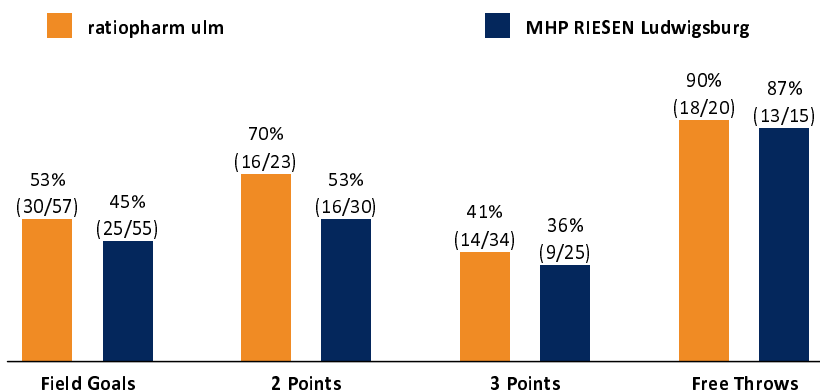

ratiopharm ulm

92 : 72

MHP RIESEN Ludwigsburg

Referee: PANTHER Anne
Umpires: MUTAPCIC Armin / BOHN Andreas
Commissioner: GINTSCHEL Winfried

ULM, ratiopharm arena Ulm, SA 24 OKT 2020, 20:30, Game-ID: 25810

Scoreboard table showing Q1, Q2, Q3, Q4 scores for ULM and LUD.

ULM - ratiopharm ulm (Coach: LAKOVIC Jaka)

Main player statistics table for ULM, including columns for No., Name, Min, PTS, 2 Points, 3 Points, Field Goals, Free Throws, and various rebound/assist metrics.

LUD - MHP RIESEN Ludwigsburg (Coach: PATRICK John)

Main player statistics table for LUD, including columns for No., Name, Min, PTS, 2 Points, 3 Points, Field Goals, Free Throws, and various rebound/assist metrics.

Summary statistics table comparing ULM and LUD across categories like Rebounds, Assists, Fouls, Turnovers, Steals, Points in the Paint, Second Chance Points, Fast Break Points, Biggest Lead, Biggest Scoring Run, Lead Changes, and Times Tied.

EASYCREDIT-BBL.DE

Alle offiziellen Statistiken der easyCredit BBL, Daten, Rekorde uvm. gibt es auf easyCredit-BBL.de! News, Stats, Tabelle und Spielplan für unterwegs: Kostenfrei für iOS und Android in der offiziellen Liga-App!

MAGENTA SPORT

Keinen Korb mehr verpassen - Alle Spiele der easyCredit BBL und des MagentaSport BBL Pokals LIVE und in HD! Das größte Basketball-Angebot Deutschlands zuhause und mobil! www.MagentaSport.de

LEGEND: Min Minutes Played, DR Defensive Rebounds, AS Assists, BS Blocked Shots, PF Fouls, +/- Plus-Minus-Rating, DNP Did Not Play, OR Offensive Rebounds, ST Steals, SB Shots Blocked, FD Fouls Drawn, * Starters, PTS Points, TR Total Rebounds, TO Turnovers, EFF Efficiency = ((PTS + TR + AS + ST + BS) - ((FGA - FGM) + (FTA - FTM) + TO))