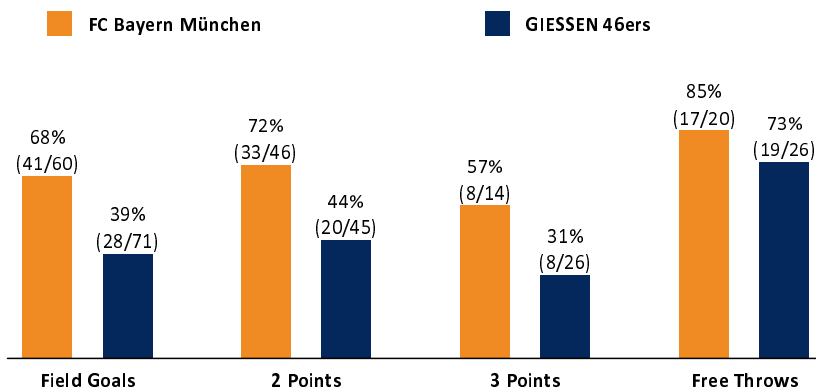

GIE - GIESSEN 46ers (Coach: FREYER Ingo)

No.	Name	Min	PTS	2 Points	3 Points	Field Goals	Free Throws	OR	DR	TR	AS	ST	TO	BS	SB	PF	FD	EFF	+/-
5	TAYLOR Jeri	21:40	9	2/3 (67%)	1/5 (20%)	3/8 (38%)	2/2 (100%)	2	1	3	1	2	2			2	2	8	-15
*6	AGVA Mahir	18:16	0	0/3 (0%)		0/3 (0%)			4	4	1		1			3	1	1	-11
8	PJANIC Alen	4:51	4	2/3 (67%)		2/3 (67%)		1		1								4	2
*10	LANDIS Max	18:55	15	1/2 (50%)	3/5 (60%)	4/7 (57%)	4/4 (100%)				1	1	2			3	3	12	-6
*11	DAVIS Darwin	27:08	14	4/7 (57%)	1/5 (20%)	5/12 (42%)	3/6 (50%)	3	1	4	5		2		1	2	8	11	-15
13	LISCHKA Benjamin	17:27	4	1/4 (25%)	0/2 (0%)	1/6 (17%)	2/3 (67%)		2	2			2	1	1	3	3	-1	-6
20	HOLLINS Austin	22:00	6	2/5 (40%)	0/2 (0%)	2/7 (29%)	2/2 (100%)		1	1	1	1	2			3	2	2	-27
*21	ABRAMS Jamar	25:19	10	2/5 (40%)	1/3 (33%)	3/8 (38%)	3/4 (75%)	1	3	4	2		1			3	2	9	-6
25	MARIN Mauricio	12:05	5	1/3 (33%)	1/2 (50%)	2/5 (40%)					1	3	1		2	2		5	-10
34	OKAO Anthony	DNP																	
*54	BRYANT John	32:19	16	5/10 (50%)	1/2 (50%)	6/12 (50%)	3/5 (60%)	1	4	5	2	3	3			3	4	15	-26
Team / Coach									5	1	6							6	
Totals		200:00	83	20/45 (44%)	8/26 (31%)	28/71 (39%)	19/26 (73%)	13	17	30	14	10	16	1	4	24	25	72	-24

FCB	Rebounds OR/DR/TR	GIE
2 / 32 / 34		13 / 17 / 30
23	Assists	14
25	Fouls	24
24	Fouls Drawn	25
17	Turnovers	16
8	Steals	10
46	Points in the Paint	36
2	Second Chance Points	21
10	Fast Break Points	13
26 (97:71)	Biggest Lead	2 (4:6)
15-0 (56:36)	Biggest Scoring Run	7-0 (25:22)
	Lead Changes:	2
	Times Tied:	2

EASYCREDIT-BBL.DE

Alle offiziellen Statistiken der easycCredit BBL, Daten, Rekorde uvm. gibt es auf easycCredit-BBL.de! News, Stats, Tabelle und Spielplan für unterwegs: Kostenfrei für iOS und Android in der offiziellen Liga-App!

TELEKOMSPORT.DE

Keinen Korb mehr verpassen - Alle Spiele der easycCredit BBL LIVE und in HD! Erleben sie jetzt das größte Basketball-Angebot Deutschlands zuhause und mobil! www.telekom sport.de

LEGEND

Min Minutes Played   DR Defensive Rebounds   AS Assists   BS Blocked Shots   PF Fouls   +/- Plus-Minus-Rating
DNP Did Not Play   OR Offensive Rebounds   ST Steals   SB Shots Blocked   FD Fouls Drawn   * Starters
PTS Points   TR Total Rebounds   TO Turnovers   EFF Efficiency = ((PTS + TR + AS + ST + BS) - ((FGA - FGM) + (FTA - FTM) + TO))