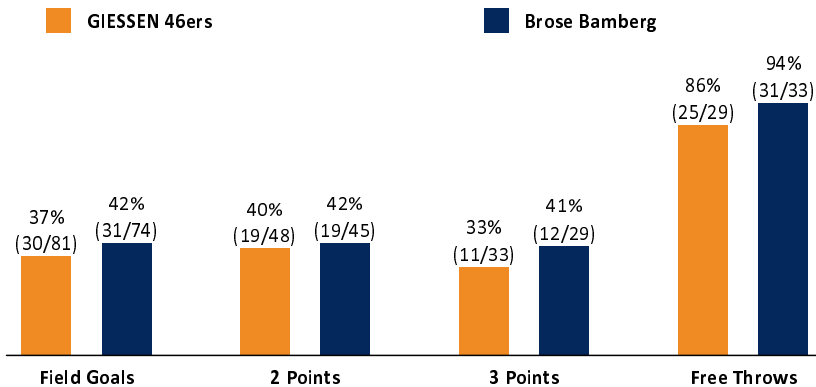

GIESSEN 46ers

96 : 105

Brose Bamberg

Referee: MATIP Martin
Umpires: HEGEMANN Jens / GUTTING Michael
Commissioner: ESSER Norbert

Attendance: 3.752
Gießen, Sporthalle Gießen-Ost, SO 4 MRZ 2018, 17:30, Game-ID: 21030

Summary table showing scores for GIE and BAM across quarters Q1, Q2, Q3, Q4, and OT1.

GIE - GIESSEN 46ers (Coach: FREYER Ingo)

Main player statistics table for GIESSEN 46ers, including columns for No., Name, Min, PTS, 2 Points, 3 Points, Field Goals, Free Throws, and various rebound and efficiency metrics.

BAM - Brose Bamberg (Coach: KANTZOURIS Ilias)

Main player statistics table for Brose Bamberg, including columns for No., Name, Min, PTS, 2 Points, 3 Points, Field Goals, Free Throws, and various rebound and efficiency metrics.

Summary table comparing GIE and BAM across various statistical categories such as Rebounds, Assists, Fouls, and Turnovers.

EASYCREDIT-BBL.DE

Alle offiziellen Statistiken der easyCredit BBL, Daten, Rekorde uvm. gibt es auf easyCredit-BBL.de! News, Stats, Tabelle und Spielplan für unterwegs: Kostenfrei für iOS und Android in der offiziellen Liga-App!

TELEKOMSPORT.DE

Keinen Korb mehr verpassen - Alle Spiele der easyCredit BBL LIVE und in HD! Erleben sie jetzt das größte Basketball-Angebot Deutschlands zuhause und mobil! www.telekom sport.de

LEGEND
Min Minutes Played
DR Defensive Rebounds
AS Assists
BS Blocked Shots
PF Fouls
+/- Plus-Minus-Rating
DNP Did Not Play
OR Offensive Rebounds
ST Steals
SB Shots Blocked
FD Fouls Drawn
* Starters
PTS Points
TR Total Rebounds
TO Turnovers
EFF Efficiency = ((PTS + TR + AS + ST + BS) - ((FGA - FGM) + (FTA - FTM) + TO))