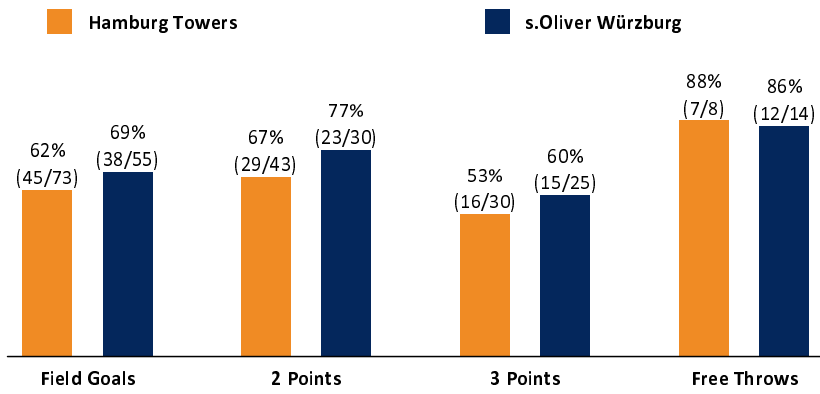

Hamburg Towers

113 : 103

s.Oliver Würzburg

Referee: PANTHER Anne
Umpires: CICI Gentian / BARTH Benjamin
Commissioner: GITZLER Jörg

Attendance: 1.203
Hamburg, edel-optics.de Arena (3.000 Plätze), FR 11 FEB 2022, 20:30, Game-ID: 26119

Scoreboard table showing Q1, Q2, Q3, Q4 scores for HAM and WUE.

HAM - Hamburg Towers (Coach: CALLES Pedro)

Main player statistics table for Hamburg Towers including columns for No., Name, Min, PTS, 2 Points, 3 Points, Field Goals, Free Throws, and various rebound/assist metrics.

WUE - s.Oliver Würzburg (Coach: FILIPOVSKI Sasa)

Main player statistics table for s.Oliver Würzburg including columns for No., Name, Min, PTS, 2 Points, 3 Points, Field Goals, Free Throws, and various rebound/assist metrics.

Summary table comparing HAM and WUE across various statistical categories like Rebounds, Assists, Fouls, etc.

EASYCREDIT-BBL.DE
Alle offiziellen Statistiken der easyCredit BBL, Daten, Rekorde uvm. gibt es auf easyCredit-BBL.de!

MAGENTASPORT.DE
Keinen Korb mehr verpassen - Alle Spiele der easyCredit Basketball Bundesliga und des MagentaSport BBL Pokals live auf MagentaSport.de

LEGEND
Min Minutes Played, DR Defensive Rebounds, AS Assists, BS Blocked Shots, PF Fouls, +/- Plus-Minus-Rating
DNP Did Not Play, OR Offensive Rebounds, ST Steals, SB Shots Blocked, FD Fouls Drawn, * Starters
PTS Points, TR Total Rebounds, TO Turnovers, EFF Efficiency = ((PTS + TR + AS + ST + BS) - ((FGA - FGM) + (FTA - FTM) + TO))