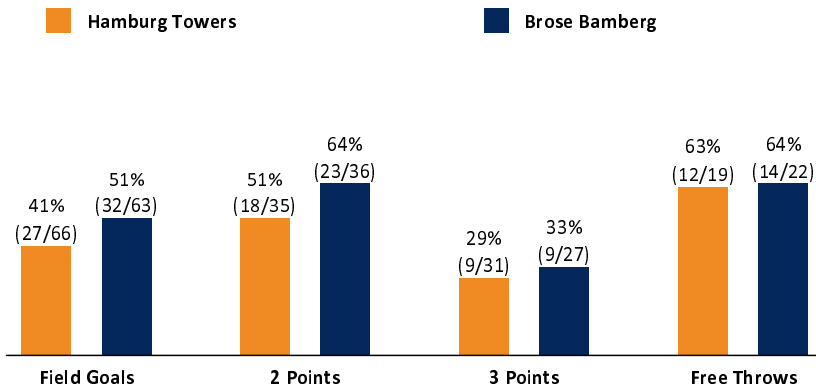

Hamburg Towers

75 : 87

Brose Bamberg

Referee: BARTH Benjamin
Umpires: KOVACEVIC Nesa / KATTUR Radeesh
Commissioner: HOLSTEN Ingo

Attendance: 1.810
Hamburg, edel-optics.de Arena (3.000 Plätze), MI 5 JAN 2022, 19:00, Game-ID: 26045

Scoreboard table showing Q1, Q2, Q3, Q4 scores for HAM and BAM.

HAM - Hamburg Towers (Coach: CALLES Pedro)

Main player statistics table for Hamburg Towers including columns for No., Name, Min, PTS, 2 Points, 3 Points, Field Goals, Free Throws, and various rebound/steal metrics.

BAM - Brose Bamberg (Coach: AMIEL Oren)

Main player statistics table for Brose Bamberg including columns for No., Name, Min, PTS, 2 Points, 3 Points, Field Goals, Free Throws, and various rebound/steal metrics.

Summary table comparing Hamburg Towers and Brose Bamberg on various metrics like Rebounds, Assists, Fouls, Turnovers, Steals, Points in the Paint, etc.

EASYCREDIT-BBL.DE
Alle offiziellen Statistiken der easyCredit BBL, Daten, Rekorde uvm. gibt es auf easyCredit-BBL.de! Und für unterwegs: die neue offizielle Liga-App, kostenfrei für iOS und Android.

MAGENTASPORT.DE
Keinen Korb mehr verpassen - Alle Spiele der easyCredit Basketball Bundesliga und des MagentaSport BBL Pokals live auf MagentaSport.de

LEGEND
Min Minutes Played, DR Defensive Rebounds, AS Assists, BS Blocked Shots, PF Fouls, +/- Plus-Minus-Rating
DNP Did Not Play, OR Offensive Rebounds, ST Steals, SB Shots Blocked, FD Fouls Drawn, * Starters
PTS Points, TR Total Rebounds, TO Turnovers, EFF Efficiency = ((PTS + TR + AS + ST + BS) - ((FGA - FGM) + (FTA - FTM) + TO))