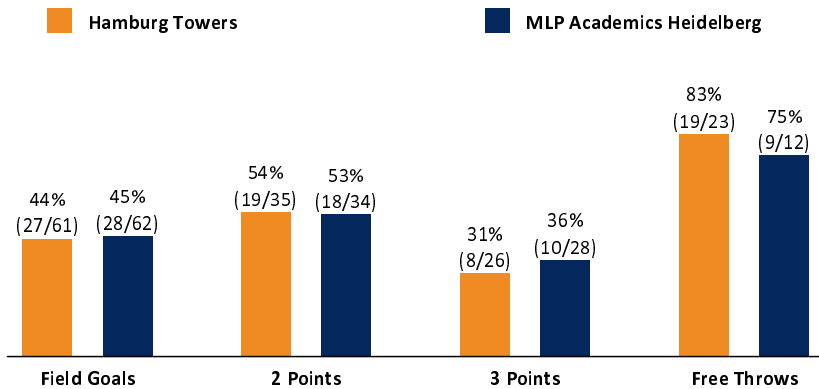

Hamburg Towers

81 : 75 MLP Academics Heidelberg

Referee: BITTNER Steve
Umpires: ORUZGANI Zulfikar / SIROWI Dennis
Commissioner: JANZEN Sascha

Attendance: 2.462
Hamburg, edel-optics.de Arena (3.400 Plätze), FR 29 OKT 2021, 20:30, Game-ID: 25984

Scoreboard table showing Q1, Q2, Q3, Q4 scores for HAM and HDB.

HAM - Hamburg Towers (Coach: CALLES Pedro)

Main player statistics table for Hamburg Towers including columns for No., Name, Min, PTS, 2 Points, 3 Points, Field Goals, Free Throws, and various rebound and efficiency metrics.

HDB - MLP Academics Heidelberg (Coach: IGNIJATOVIC Branislav)

Main player statistics table for MLP Academics Heidelberg including columns for No., Name, Min, PTS, 2 Points, 3 Points, Field Goals, Free Throws, and various rebound and efficiency metrics.

Summary statistics table comparing HAM and HDB across categories like Rebounds, Assists, Fouls, and Turnovers.

EASYCREDIT-BBL.DE

Alle offiziellen Statistiken der easyCredit BBL, Daten, Rekorde uvm. gibt es auf easyCredit-BBL.de! Und für unterwegs: die neue offizielle Liga-App, kostenfrei für iOS und Android.

MAGENTASPORT.DE

Keinen Korb mehr verpassen - Alle Spiele der easyCredit Basketball Bundesliga und des MagentaSport BBL Pokals live auf MagentaSport.de

LEGEND
Min Minutes Played
DNP Did Not Play
PTS Points
DR Defensive Rebounds
OR Offensive Rebounds
TR Total Rebounds
AS Assists
ST Steals
TO Turnovers
BS Blocked Shots
SB Shots Blocked
EFF Efficiency = ((PTS + TR + AS + ST + BS) - ((FGA - FGM) + (FTA - FTM) + TO))
PF Fouls
FD Fouls Drawn
+/- Plus-Minus-Rating
* Starters