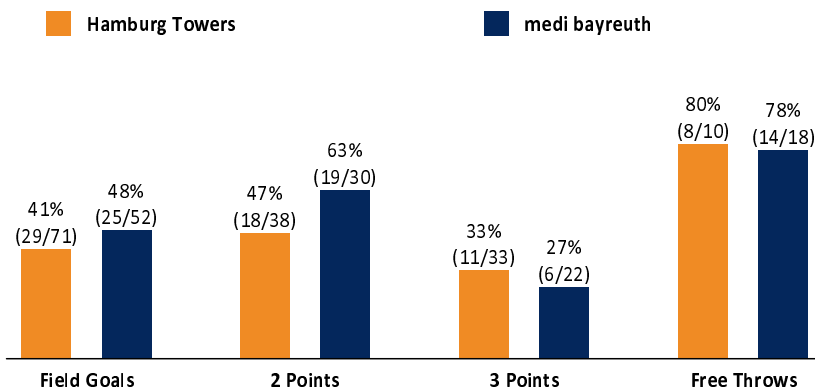

Hamburg Towers

77 : 70

medi bayreuth

Referee: STRAUBE Carsten
Umpires: KRAUSE Oliver / BRENDDEL Nikolas
Commissioner: RÜTER Jörg

Attendance: 2.235
Hamburg, edel-optics.de Arena (3.400 Plätze), SO 17 OKT 2021, 15:00, Game-ID: 25973

Scoreboard table showing Q1, Q2, Q3, Q4 scores for HAM and BAY.

HAM - Hamburg Towers (Coach: CALLES Pedro)

Main player statistics table for Hamburg Towers including columns for No., Name, Min, PTS, 2 Points, 3 Points, Field Goals, Free Throws, and various rebound/assist metrics.

BAY - medi bayreuth (Coach: KORNER Raoul)

Main player statistics table for medi bayreuth including columns for No., Name, Min, PTS, 2 Points, 3 Points, Field Goals, Free Throws, and various rebound/assist metrics.

Summary table comparing Hamburg Towers and medi bayreuth on various metrics like Rebounds, Assists, Fouls, and Turnovers.

EASYCREDIT-BBL.DE

Alle offiziellen Statistiken der easyCredit BBL, Daten, Rekorde uvm. gibt es auf easyCredit-BBL.de! Und für unterwegs: die neue offizielle Liga-App, kostenfrei für iOS und Android.

MAGENTASPORT.DE

Keinen Korb mehr verpassen - Alle Spiele der easyCredit Basketball Bundesliga und des MagentaSport BBL Pokals live auf MagentaSport.de

LEGEND
Min Minutes Played
DNP Did Not Play
PTS Points
DR Defensive Rebounds
OR Offensive Rebounds
TR Total Rebounds
AS Assists
ST Steals
TO Turnovers
BS Blocked Shots
SB Shots Blocked
EFF Efficiency = ((PTS + TR + AS + ST + BS) - ((FGA - FGM) + (FTA - FTM) + TO))
PF Fouls
FD Fouls Drawn
+/- Plus-Minus-Rating
* Starters