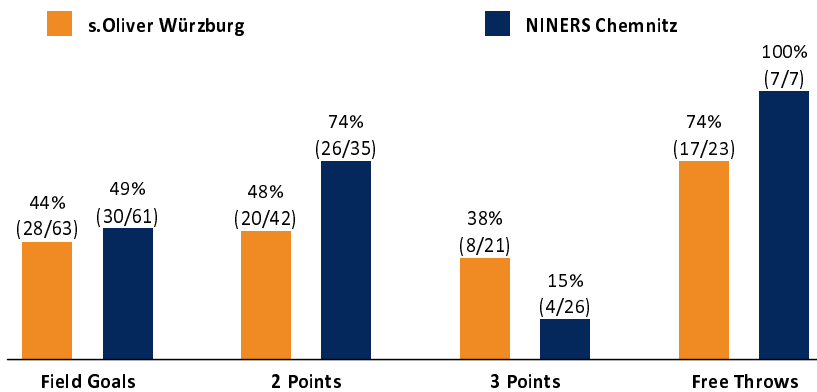

s.Oliver Würzburg

81 : 71

NINERS Chemnitz

Referee: MATIP Martin
Umpires: REY Danjana / BEJAOUI Dominik
Commissioner: EICHHORN Christian

Attendance: 2.014
Würzburg, s.Oliver Arena (3.140 Plätze), SO 3 APR 2022, 15:00, Game-ID: 26189

Scoreboard table showing quarters Q1-Q4 for WUE and CHE.

WUE - s.Oliver Würzburg (Coach: FILIPOVSKI Sasa)

Main player statistics table for WUE, including columns for No., Name, Min, PTS, 2 Points, 3 Points, Field Goals, Free Throws, and various rebound/steal metrics.

CHE - NINERS Chemnitz (Coach: PASTORE Rodrigo)

Main player statistics table for CHE, including columns for No., Name, Min, PTS, 2 Points, 3 Points, Field Goals, Free Throws, and various rebound/steal metrics.

Summary table comparing WUE and CHE across various categories like Rebounds, Assists, Fouls, and Points in the Paint.

EASYCREDIT-BBL.DE

Alle offiziellen Statistiken der easyCredit BBL, Daten, Rekorde uvm. gibt es auf easyCredit-BBL.de! Und für unterwegs: die neue offizielle Liga-App, kostenfrei für iOS und Android.

MAGENTASPORT.DE

Keinen Korb mehr verpassen - Alle Spiele der easyCredit Basketball Bundesliga und des MagentaSport BBL Pokals live auf MagentaSport.de

LEGEND
Min Minutes Played
DNP Did Not Play
PTS Points
DR Defensive Rebounds
OR Offensive Rebounds
TR Total Rebounds
AS Assists
ST Steals
TO Turnovers
BS Blocked Shots
SB Shots Blocked
EFF Efficiency = ((PTS + TR + AS + ST + BS) - ((FGA - FGM) + (FTA - FTM) + TO))
PF Fouls
FD Fouls Drawn
+/- Plus-Minus-Rating
* Starters