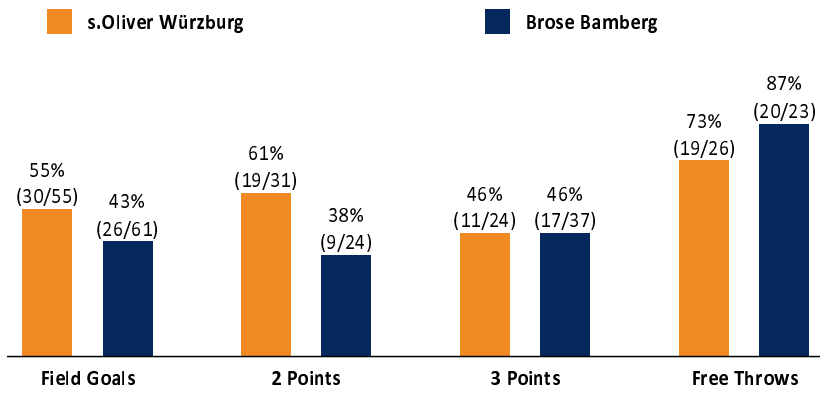

s.Oliver Würzburg

90 : 89

Brose Bamberg

Referee: STRAUBE Carsten
Umpires: KOVACEVIC Nebojsa / REY Danjana
Commissioner: KINDERVATER Max

Attendance: 749
Würzburg, s.Oliver Arena (3.140 Plätze), SO 6 FEB 2022, 15:00, Game-ID: 26117

Scoreboard table showing quarter scores (Q1-Q4) for WUE and BAM.

WUE - s.Oliver Würzburg (Coach: FILIPOVSKI Sasa)

Main player statistics table for WUE, including columns for No., Name, Min, PTS, 2 Points, 3 Points, Field Goals, Free Throws, and various rebound/assist metrics.

BAM - Brose Bamberg (Coach: AMIEL Oren)

Main player statistics table for BAM, including columns for No., Name, Min, PTS, 2 Points, 3 Points, Field Goals, Free Throws, and various rebound/assist metrics.

Summary table comparing WUE and BAM across various categories like Rebounds, Assists, Fouls, and Steals.

EASYCREDIT-BBL.DE
Alle offiziellen Statistiken der easyCredit BBL, Daten, Rekorde uvm. gibt es auf easyCredit-BBL.de!

MAGENTASPORT.DE
Keinen Korb mehr verpassen - Alle Spiele der easyCredit Basketball Bundesliga und des MagentaSport BBL Pokals live auf MagentaSport.de

LEGEND
Min Minutes Played, DR Defensive Rebounds, AS Assists, BS Blocked Shots, PF Fouls, +/- Plus-Minus-Rating
DNP Did Not Play, OR Offensive Rebounds, ST Steals, SB Shots Blocked, FD Fouls Drawn, * Starters
PTS Points, TR Total Rebounds, TO Turnovers, EFF Efficiency = ((PTS + TR + AS + ST + BS) - ((FGA - FGM) + (FTA - FTM) + TO))