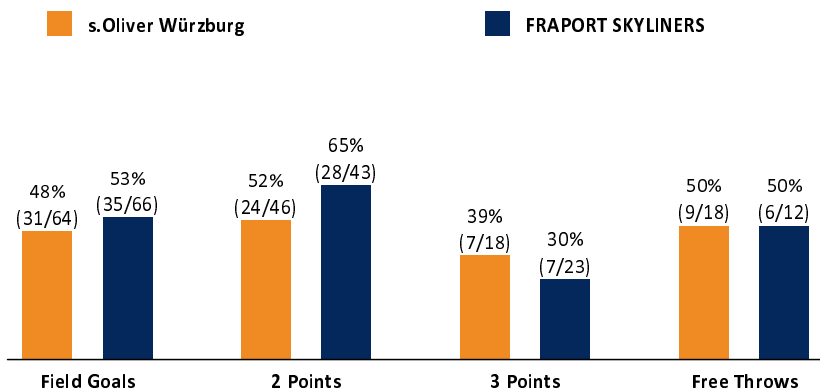

s.Oliver Würzburg

78 : 83

FRAPORT SKYLINERS

Referee: MATIP Martin
Umpires: SIMONOW Konstantin / REY Danjana
Commissioner: MOLITOR Horst

Attendance: 1.818
Würzburg, s.Oliver Arena (3.140 Plätze), SO 21 NOV 2021, 20:30, Game-ID: 26009

Scoreboard table showing Q1, Q2, Q3, Q4 scores for WUE and FRA.

WUE - s.Oliver Würzburg (Coach: WUCHERER Denis)

Main player statistics table for WUE, including columns for No., Name, Min, PTS, 2 Points, 3 Points, Field Goals, Free Throws, OR, DR, TR, AS, ST, TO, BS, SB, PF, FD, EFF, +/-.

FRA - FRAPORT SKYLINERS (Coach: OCAMPO Diego)

Main player statistics table for FRA, including columns for No., Name, Min, PTS, 2 Points, 3 Points, Field Goals, Free Throws, OR, DR, TR, AS, ST, TO, BS, SB, PF, FD, EFF, +/-.

Summary statistics table comparing WUE and FRA across categories like Rebounds, Assists, Fouls, etc.

EASYCREDIT-BBL.DE

Alle offiziellen Statistiken der easyCredit BBL, Daten, Rekorde uvm. gibt es auf easyCredit-BBL.de! Und für unterwegs: die neue offizielle Liga-App, kostenfrei für iOS und Android.

MAGENTASPORT.DE

Keinen Korb mehr verpassen - Alle Spiele der easyCredit Basketball Bundesliga und des MagentaSport BBL Pokals live auf MagentaSport.de

LEGEND
Min Minutes Played
DNP Did Not Play
PTS Points
DR Defensive Rebounds
OR Offensive Rebounds
TR Total Rebounds
AS Assists
ST Steals
TO Turnovers
BS Blocked Shots
SB Shots Blocked
EFF Efficiency = ((PTS + TR + AS + ST + BS) - ((FGA - FGM) + (FTA - FTM) + TO))
PF Fouls
FD Fouls Drawn
+/- Plus-Minus-Rating
* Starters