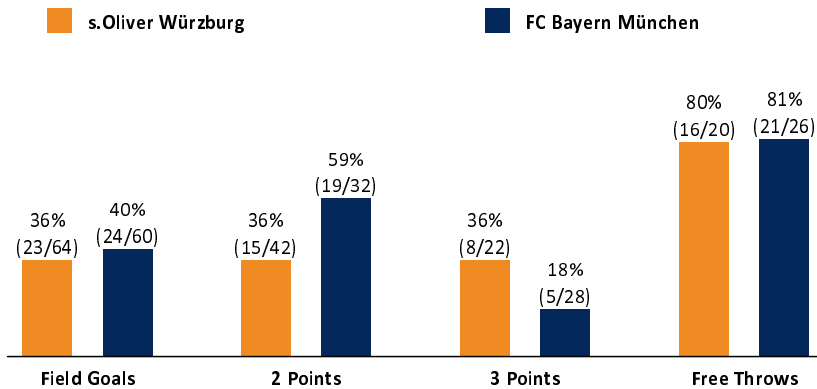

s.Oliver Würzburg

70 : 74

FC Bayern München

Referee: FRITZ Clemens
Umpires: BOHN Andreas / REITER Moritz
Commissioner: BENDER Ute

Würzburg, s.Oliver Arena (3.140 Plätze), MI 3 FEB 2021, 20:30, Game-ID: 25579

Scoreboard table showing Q1, Q2, Q3, Q4 scores for WUE and FCB.

WUE - s.Oliver Würzburg (Coach: WUCHERER Denis)

Main player statistics table for WUE, including columns for No., Name, Min, PTS, 2 Points, 3 Points, Field Goals, Free Throws, and various rebound and efficiency metrics.

FCB - FC Bayern München (Coach: TRINCHIERI Andrea)

Main player statistics table for FCB, including columns for No., Name, Min, PTS, 2 Points, 3 Points, Field Goals, Free Throws, and various rebound and efficiency metrics.

Summary statistics table comparing WUE and FCB across categories like Rebounds, Assists, Fouls, Turnovers, Steals, Points in the Paint, etc.

EASYCREDIT-BBL.DE

Alle offiziellen Statistiken der easyCredit BBL, Daten, Rekorde uvm. gibt es auf easyCredit-BBL.de! News, Stats, Tabelle und Spielplan für unterwegs: Kostenlos für iOS und Android in der offiziellen Liga-App!

MAGENTA SPORT

Keinen Korb mehr verpassen - Alle Spiele der easyCredit BBL und des MagentaSport BBL Pokals LIVE und in HD! Das größte Basketball-Angebot Deutschlands zuhause und mobil! www.MagentaSport.de

LEGEND: Min Minutes Played, DR Defensive Rebounds, AS Assists, BS Blocked Shots, PF Fouls, +/- Plus-Minus-Rating, DNP Did Not Play, OR Offensive Rebounds, ST Steals, SB Shots Blocked, FD Fouls Drawn, * Starters, PTS Points, TR Total Rebounds, TO Turnovers, EFF Efficiency = ((PTS + TR + AS + ST + BS) - ((FGA - FGM) + (FTA - FTM) + TO))