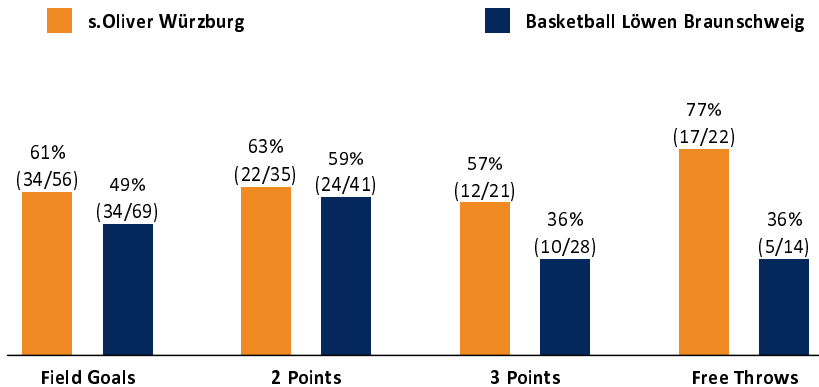

s.Oliver Würzburg

97 : 83

Basketball Löwen Braunschweig

Referee: BARTH Benjamin
Umpires: KRAUSE Oliver / MUTAPCIC Armin
Commissioner: GINTSCHEL Winfried

Attendance: 3.140
Würzburg, s.Oliver Arena (3.140 Plätze), FR 3 JAN 2020, 20:30, Game-ID: 24097

Scoreboard table showing Q1, Q2, Q3, Q4 scores for WUE and BRA.

WUE - s.Oliver Würzburg (Coach: WUCHERER Denis)

Main player statistics table for WUE, including columns for No., Name, Min, PTS, 2 Points, 3 Points, Field Goals, Free Throws, OR, DR, TR, AS, ST, TO, BS, SB, PF, FD, EFF, +/-.

BRA - Basketball Löwen Braunschweig (Coach: STROBL Pete)

Main player statistics table for BRA, including columns for No., Name, Min, PTS, 2 Points, 3 Points, Field Goals, Free Throws, OR, DR, TR, AS, ST, TO, BS, SB, PF, FD, EFF, +/-.

Summary table comparing WUE and BRA across various categories like Rebounds, Assists, Fouls, Turnovers, Steals, Points in the Paint, etc.

EASycREDIT-BBL.DE

Alle offiziellen Statistiken der easyCredit BBL, Daten, Rekorde uvm. gibt es auf easyCredit-BBL.de! News, Stats, Tabelle und Spielplan für unterwegs: Kostenfrei für iOS und Android in der offiziellen Liga-App!

MAGENTA SPORT

Keinen Korb mehr verpassen - Alle Spiele der easyCredit BBL und des MagentaSport BBL Pokals LIVE und in HD! Das größte Basketball-Angebot Deutschlands zuhause und mobil! www.MagentaSport.de

LEGEND
Min Minutes Played
DR Defensive Rebounds
AS Assists
BS Blocked Shots
PF Fouls
+/- Plus-Minus-Rating
DNP Did Not Play
OR Offensive Rebounds
ST Steals
SB Shots Blocked
FD Fouls Drawn
* Starters
PTS Points
TR Total Rebounds
TO Turnovers
EFF Efficiency = ((PTS + TR + AS + ST + BS) - ((FGA - FGM) + (FTA - FTM) + TO))