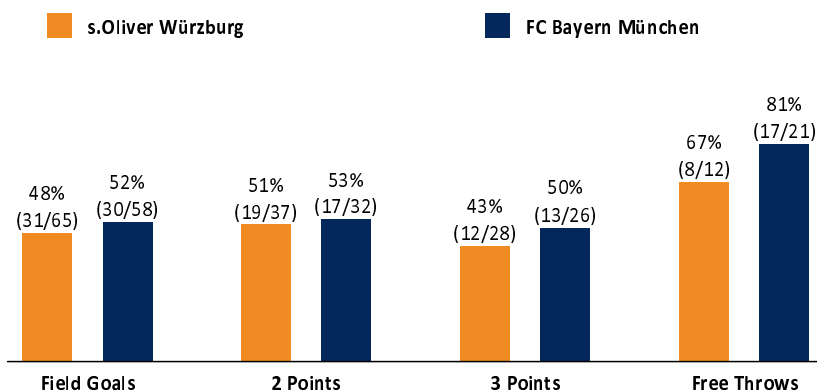

s.Oliver Würzburg

82 : 90

FC Bayern München

Referee: FRITZ Clemens
Umpires: RODRIGUEZ Toni / SIMONOW Konstantin
Commissioner: DIETERICH Sascha

Attendance: 3.140
Würzburg, s.Oliver Arena (3.140 Plätze), SO 27 OKT 2019, 15:00, Game-ID: 24021

Scoreboard table showing Q1, Q2, Q3, Q4 scores for WUE and FCB.

WUE - s.Oliver Würzburg (Coach: WUCHERER Denis)

Main player statistics table for s.Oliver Würzburg including columns for No., Name, Min, PTS, 2 Points, 3 Points, Field Goals, Free Throws, and various advanced stats.

FCB - FC Bayern München (Coach: RADONJIC Dejan)

Main player statistics table for FC Bayern München including columns for No., Name, Min, PTS, 2 Points, 3 Points, Field Goals, Free Throws, and various advanced stats.

Summary table comparing WUE and FCB across various categories like Rebounds, Assists, Fouls, Turnovers, Steals, Points in the Paint, Second Chance Points, Fast Break Points, Biggest Lead, Biggest Scoring Run, Lead Changes, and Times Tied.

EASycREDIT-BBL.DE

Alle offiziellen Statistiken der easyCredit BBL, Daten, Rekorde uvm. gibt es auf easyCredit-BBL.de! News, Stats, Tabelle und Spielplan für unterwegs: Kostenfrei für iOS und Android in der offiziellen Liga-App!

MAGENTA SPORT

Keinen Korb mehr verpassen - Alle Spiele der easyCredit BBL und des MagentaSport BBL Pokals LIVE und in HD! Das größte Basketball-Angebot Deutschlands zuhause und mobil! www.MagentaSport.de

LEGEND: Min Minutes Played, DR Defensive Rebounds, AS Assists, BS Blocked Shots, PF Fouls, +/- Plus-Minus-Rating, DNP Did Not Play, OR Offensive Rebounds, ST Steals, SB Shots Blocked, FD Fouls Drawn, * Starters, PTS Points, TR Total Rebounds, TO Turnovers, EFF Efficiency = ((PTS + TR + AS + ST + BS) - ((FGA - FGM) + (FTA - FTM) + TO))