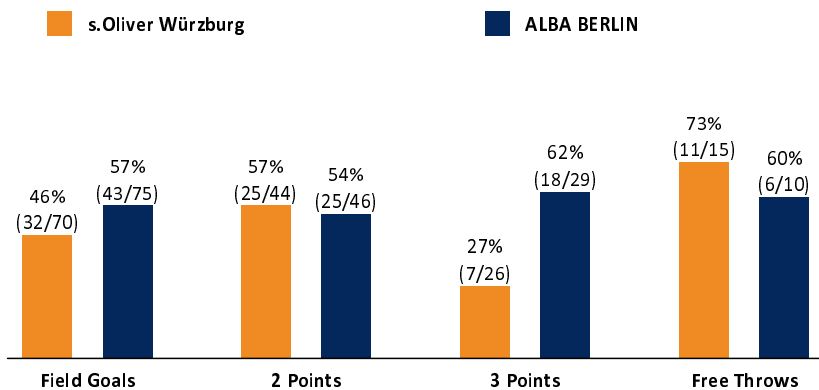

s.Oliver Würzburg

82 : 110

ALBA BERLIN

Referee: LOTTERMOSER Robert
Umpires: CICI Gentian / BOHN Andreas
Commissioner: EICHHORN Christian

Attendance: 3.140
Würzburg, s.Oliver Arena (3.140 Plätze), SO 20 OKT 2019, 15:00, Game-ID: 24013

Summary table showing scores for WUE and BER across quarters Q1, Q2, Q3, and Q4.

WUE - s.Oliver Würzburg (Coach: WUCHERER Denis)

Main player statistics table for WUE, including columns for No., Name, Min, PTS, 2 Points, 3 Points, Field Goals, Free Throws, and various rebound and efficiency metrics.

BER - ALBA BERLIN (Coach: GARCIA RENESES Alejandro)

Main player statistics table for BER, including columns for No., Name, Min, PTS, 2 Points, 3 Points, Field Goals, Free Throws, and various rebound and efficiency metrics.

Summary table comparing WUE and BER across various categories like Rebounds, Assists, Fouls, Turnovers, Steals, Points in the Paint, etc.

EASYCREDIT-BBL.DE

Alle offiziellen Statistiken der easyCredit BBL, Daten, Rekorde uvm. gibt es auf easyCredit-BBL.de! News, Stats, Tabelle und Spielplan für unterwegs: Kostenfrei für iOS und Android in der offiziellen Liga-App!

MAGENTA SPORT

Keinen Korb mehr verpassen - Alle Spiele der easyCredit BBL und des MagentaSport BBL Pokals LIVE und in HD! Das größte Basketball-Angebot Deutschlands zuhause und mobil! www.MagentaSport.de

LEGEND: Min Minutes Played, DR Defensive Rebounds, AS Assists, BS Blocked Shots, PF Fouls, +/- Plus-Minus-Rating, DNP Did Not Play, OR Offensive Rebounds, ST Steals, SB Shots Blocked, FD Fouls Drawn, * Starters, PTS Points, TR Total Rebounds, TO Turnovers, EFF Efficiency = ((PTS + TR + AS + ST + BS) - ((FGA - FGM) + (FTA - FTM) + TO))