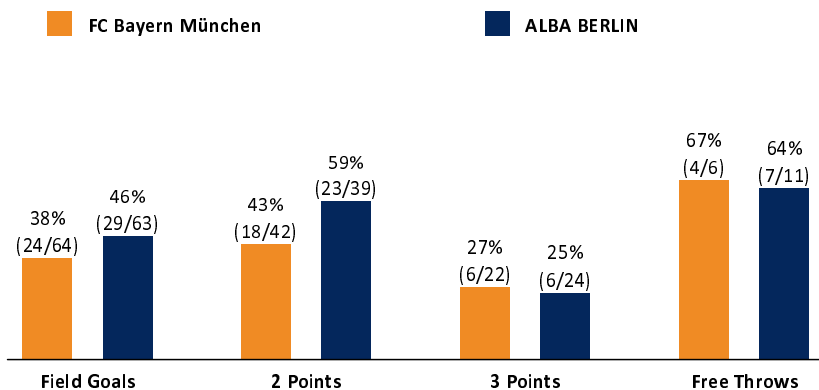

FC Bayern München **58 : 71**

ALBA BERLIN

Referee: LOTTERMOSER Robert
 Umpires: PANTHER Anne / STRAUBE Carsten
 Commissioner: SCHREINER Dr. Andreas

Attendance: 6.500
 München, Audi Dome (6.500 Plätze), DI 14 JUN 2022, 19:00, Game-ID: 27284

BER - ALBA BERLIN (Coach: GONZALEZ Israel)

No.	Name	Min	PTS	2 Points	3 Points	Field Goals	Free Throws	OR	DR	TR	AS	ST	TO	BS	SB	PF	FD	EFF	+/-	
*0	LO Maodo	24:57	13	5/5 (100%)	1/5 (20%)	6/10 (60%)		1	1	2	4	1	4			2	4	12	8	
1	DA SILVA Oscar	16:45	6	3/6 (50%)		3/6 (50%)			6	6		2		1			1	12	9	
*3	SMITH Jaleen	24:35	13	4/7 (57%)	1/7 (14%)	5/14 (36%)	2/2 (100%)		3	3	2					1	1	9	15	
6	DELOW Malte	9:20	0	0/2 (0%)	0/1 (0%)	0/3 (0%)		3	1	4	1	1				1	1	3	2	
9	MATTISSECK Jonas	4:49	0													2		0	-1	
*19	OLINDE Louis	17:00	3		1/3 (33%)	1/3 (33%)		2	4	6						1		7	9	
21	KOUMADJE Christ	9:07	3	1/2 (50%)		1/2 (50%)	1/2 (50%)	2		2	1			2	1		1	6	2	
32	THIEMANN Johannes	15:39	4	2/3 (67%)	0/1 (0%)	2/4 (50%)		1	1	2	1	2	2		1	1	2	5	1	
*43	SIKMA Luke	24:18	11	5/7 (71%)		5/7 (71%)	1/1 (100%)	2	3	5	2		2		1	2	4	14	12	
45	BLATT Tamir	18:18	8	0/2 (0%)	2/3 (67%)	2/5 (40%)	2/4 (50%)				3		3			3	3	3	5	
50	ZOOSMAN Yovel	21:07	6	1/2 (50%)	1/4 (25%)	2/6 (33%)	1/2 (50%)	2	3	5	1	1	2	1	1	2	3	7	1	
*55	LAMMERS Ben	14:05	4	2/3 (67%)		2/3 (67%)		2	2	2				1				6	2	
Team / Coach								1	2	3			1				2			
Totals			200:00	71	23/39 (59%)	6/24 (25%)	29/63 (46%)	7/11 (64%)	14	26	40	15	7	14	5	4	11	20	86	13