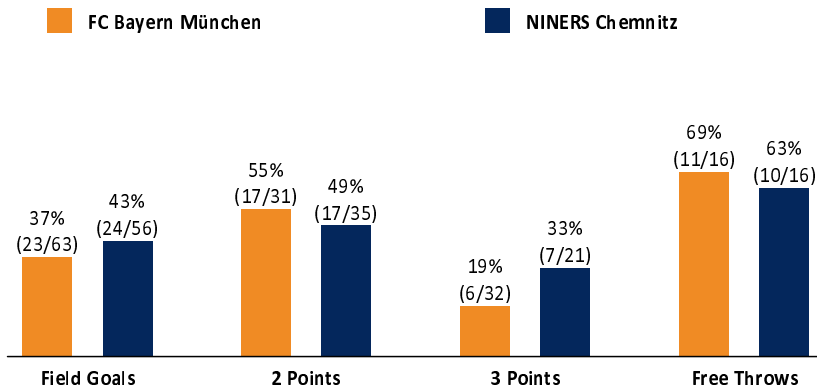

FC Bayern München 63 : 65

NINERS Chemnitz

Referee: PANTHER Anne
Umpires: BITTNER Steve/ FINGERLING Stefan
Commissioner: KINDERVATER Max

Attendance: 0
München, Audi Dome (6.500 Plätze), SO 9 JAN 2022, 15:00, Game-ID: 26081

Scoreboard table showing quarters Q1-Q4 for FCB and CHE.

FCB - FC Bayern München (Coach: TRINCHIERI Andrea)

Main player statistics table for FC Bayern München including columns for No., Name, Min, PTS, 2 Points, 3 Points, Field Goals, Free Throws, and various rebound/assist metrics.

CHE - NINERS Chemnitz (Coach: PASTORE Rodrigo)

Main player statistics table for NINERS Chemnitz including columns for No., Name, Min, PTS, 2 Points, 3 Points, Field Goals, Free Throws, and various rebound/assist metrics.

Summary comparison table between FCB and CHE for various statistics like Rebounds, Assists, Fouls, Turnovers, Steals, Points in the Paint, etc.

EASYCREDIT-BBL.DE

Alle offiziellen Statistiken der easyCredit BBL, Daten, Rekorde uvm. gibt es auf easyCredit-BBL.de! Und für unterwegs: die neue offizielle Liga-App, kostenfrei für iOS und Android.

MAGENTASPORT.DE

Keinen Korb mehr verpassen - Alle Spiele der easyCredit Basketball Bundesliga und des MagentaSport BBL Pokals live auf MagentaSport.de

LEGEND: Min Minutes Played, DR Defensive Rebounds, AS Assists, BS Blocked Shots, PF Fouls, +/- Plus-Minus-Rating, DNP Did Not Play, OR Offensive Rebounds, ST Steals, SB Shots Blocked, FD Fouls Drawn, * Starters, PTS Points, TR Total Rebounds, TO Turnovers, EFF Efficiency = ((PTS + TR + AS + ST + BS) - ((FGA - FGM) + (FTA - FTM) + TO))