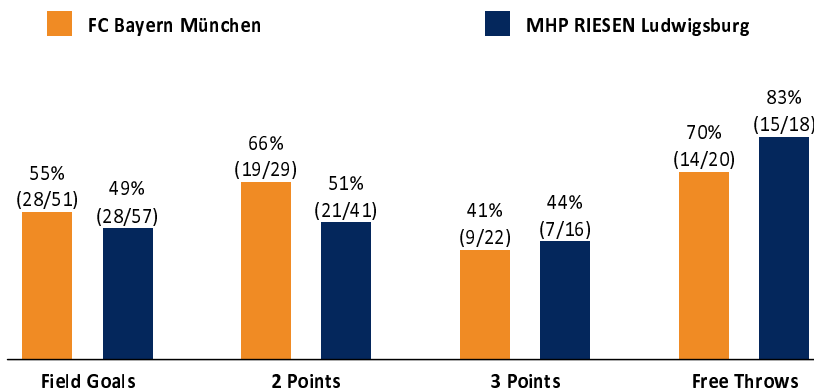

LUD - MHP RIESEN Ludwigsburg (Coach: PATRICK John)

No.	Name	Min	PTS	2 Points	3 Points	Field Goals	Free Throws	OR	DR	TR	AS	ST	TO	BS	SB	PF	FD	EFF	+/-
*1	HULLS Jordan	32:46	7	2/3 (67%)	1/3 (33%)	3/6 (50%)			1	1	6	1	1			1	2	11	11
2	PATRICK Jacob	18:21	8	1/3 (33%)	1/3 (33%)	2/6 (33%)	3/3 (100%)		3	3					1	1	3	7	-3
*5	SIMON Justin	22:35	11	2/8 (25%)	1/1 (100%)	3/9 (33%)	4/4 (100%)	1	4	5			1	1		2	4	10	-7
6	PATRICK Johannes	1:25	0										1			1		-1	-4
7	BÄHRE Jonathan	1:46	0	0/1 (0%)		0/1 (0%)										1		-1	-3
8	WOODARD James	14:10	2	1/1 (100%)	0/1 (0%)	1/2 (50%)			1	1			1			2		1	-10
11	HERZOG Lu kas	12:33	0	0/1 (0%)	0/1 (0%)	0/2 (0%)			1	1						2	1	-1	-8
*12	RADEBAUGH Jonah	27:00	15	2/4 (50%)	3/4 (75%)	5/8 (63%)	2/4 (50%)	1	3	4	4	3				4	4	21	23
*13	POLAS BARTOLO Yorman	21:55	4	2/3 (67%)	0/1 (0%)	2/4 (50%)			1	1	2	1	2			3	1	4	14
18	WOHLFARTH-BOTTERMANN Jonas	12:52	13	6/8 (75%)		6/8 (75%)	1/1 (100%)	2	1	3		1				3	3	15	-2
20	ALKINS Rawle	5:15	0	0/2 (0%)	0/1 (0%)	0/3 (0%)												-3	-10
*21	DARDEN Tremell	29:22	18	5/7 (71%)	1/1 (100%)	6/8 (75%)	5/6 (83%)	1	2	3	2	1				2	3	21	-6
Team / Coach								2	2	4			1					3	
Totals		200:00	78	21/41 (51%)	7/16 (44%)	28/57 (49%)	15/18 (83%)	7	19	26	14	7	7	1	1	22	21	87	-1

FCB	LUD
8 / 22 / 30	7 / 19 / 26
13	14
21	22
22	21
15	7
2	7
24	34
13	7
6	3
15 (30:15)	7 (0:7)
9-0 (30:15)	15-0 (30:30)
Lead Changes: 9	
Times Tied: 5	

EASYCREDIT-BBL.DE

Alle offiziellen Statistiken der easyCredit BBL, Daten, Rekorde uvm. gibt es auf easyCredit-BBL.de! Und für unterwegs: die neue offizielle Liga-App, kostenfrei für iOS und Android.

MAGENTASPORT.DE

Keinen Korb mehr verpassen - Alle Spiele der easyCredit Basketball Bundesliga und des MagentaSport BBL Pokals live auf MagentaSport.de

LEGEND
Min Minutes Played   DR Defensive Rebounds   AS Assists   BS Blocked Shots   PF Fouls   +/- Plus-Minus-Rating
DNP Did Not Play   OR Offensive Rebounds   ST Steals   SB Shots Blocked   FD Fouls Drawn   * Starters
PTS Points   TR Total Rebounds   TO Turnovers   EFF Efficiency = ((PTS + TR + AS + ST + BS) - ((FGA - FGM) + (FTA - FTM) + TO))