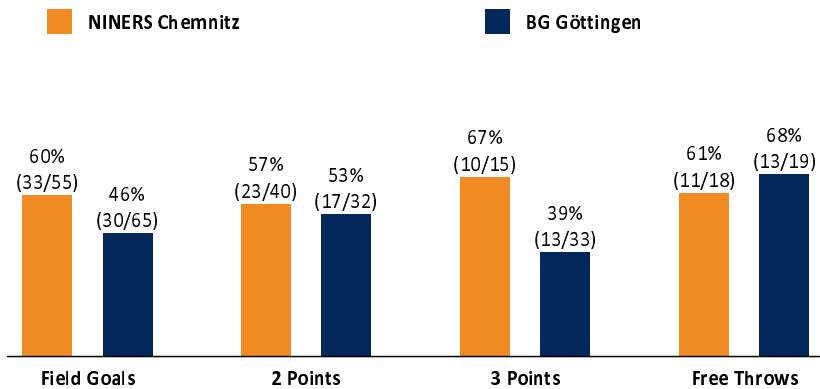

GOT - BG Göttingen (Coach: MOORS Roel)

No.	Name	Min	PTS	2 Points	3 Points	Field Goals	Free Throws	OR	DR	TR	AS	ST	TO	BS	SB	PF	FD	EFF	+/-
*2	TOOLSON Jake	26:25	9	0/2 (0%)	3/7 (43%)	3/9 (33%)			3	3	3	1	3			3	1	7	-10
*5	ROBERSON Jeff	24:08	9	2/2 (100%)	1/2 (50%)	3/4 (75%)	2/2 (100%)	1	1	2	3					1	5	13	-16
8	VARGAS Akeem	24:41	8	1/2 (50%)	2/3 (67%)	3/5 (60%)		1	1	2	4	1	1			3	4	12	0
10	HUJIC Haris	10:00	3		1/3 (33%)	1/3 (33%)					1		1			1	2	1	4
15	HARTWICH Philipp	14:26	2				2/6 (33%)	1	2	3				1		2	3	2	9
17	MÖNNINGHOFF Mathis	18:11	7	2/3 (67%)	1/3 (33%)	3/6 (50%)			1	1	2	1				4		8	6
*18	KAMP Harper	23:53	8	3/5 (60%)		3/5 (60%)	2/2 (100%)		5	5					1	1	2	11	-5
*22	BROWN Stephen	22:05	5	1/2 (50%)	1/6 (17%)	2/8 (25%)					4	1				1	1	4	11
32	GIOTIS Marios	DNP																	
*44	BALDWIN Kamar	36:11	35	8/16 (50%)	4/9 (44%)	12/25 (48%)	7/9 (78%)	1	3	4	2	1	5		2	3	5	22	-4
Team / Coach								6	3	9			1						8
Totals		200:00	86	17/32 (53%)	13/33 (39%)	30/65 (46%)	13/19 (68%)	10	19	29	19	5	11	1	3	19	23	88	-1

CHE	GOT
6 / 26 / 32	10 / 19 / 29
22	19
23	19
19	23
15	11
5	5
38	30
9	10
3	13
7 (9:2)	16 (67:83)
12-0 (87:86)	7-0 (18:22)
	Lead Changes: 2
	Times Tied: 3

EASYCREDIT-BBL.DE

Alle offiziellen Statistiken der easyCredit BBL, Daten, Rekorde uvm. gibt es auf easyCredit-BBL.de! Und für unterwegs: die neue offizielle Liga-App, kostenfrei für iOS und Android.

MAGENTASPORT.DE

Keinen Korb mehr verpassen - Alle Spiele der easyCredit Basketball Bundesliga und des MagentaSport BBL Pokals live auf MagentaSport.de

LEGEND
Min Minutes Played   DR Defensive Rebounds   AS Assists   BS Blocked Shots   PF Fouls   +/- Plus-Minus-Rating
DNP Did Not Play   OR Offensive Rebounds   ST Steals   SB Shots Blocked   FD Fouls Drawn   * Starters
PTS Points   TR Total Rebounds   TO Turnovers   EFF Efficiency = ((PTS + TR + AS + ST + BS) - ((FGA - FGM) + (FTA - FTM) + TO))