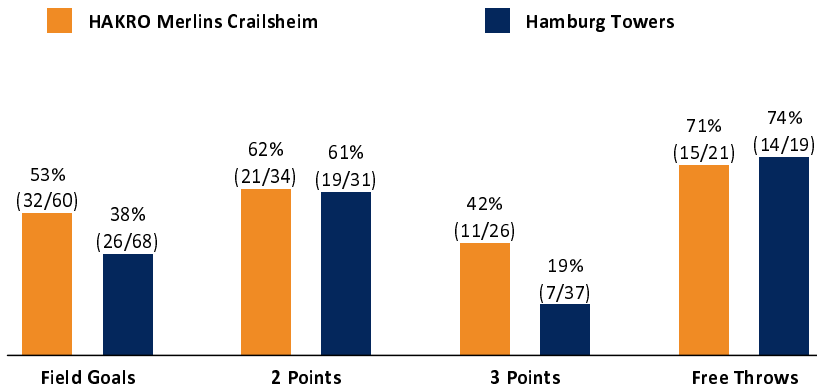

HAKRO Merlins Crailsheim 90 : 73

Hamburg Towers

Referee: REITER Moritz
Umpires: HACK Johannes / FINGERLING Stefan
Commissioner: LAUPRECHT Claus-Arwed

Attendance: 1.986
Crailsheim, Arena Hohenlohe (3.000 Plätze), SA 20 NOV 2021, 20:30, Game-ID: 26005

Scoreboard summary table showing Q1, Q2, Q3, Q4 scores for CRA and HAM.

CRA - HAKRO Merlins Crailsheim (Coach: GLEIM Sebastian)

Main player statistics table for CRA, including columns for No., Name, Min, PTS, 2 Points, 3 Points, Field Goals, Free Throws, and various rebound/assist metrics.

HAM - Hamburg Towers (Coach: CALLES Pedro)

Main player statistics table for HAM, including columns for No., Name, Min, PTS, 2 Points, 3 Points, Field Goals, Free Throws, and various rebound/assist metrics.

Summary table comparing CRA and HAM on metrics like Rebounds, Assists, Fouls, Turnovers, Steals, Points in the Paint, etc.

EASYCREDIT-BBL.DE

Alle offiziellen Statistiken der easyCredit BBL, Daten, Rekorde uvm. gibt es auf easyCredit-BBL.de! Und für unterwegs: die neue offizielle Liga-App, kostenfrei für iOS und Android.

MAGENTASPORT.DE

Keinen Korb mehr verpassen - Alle Spiele der easyCredit Basketball Bundesliga und des MagentaSport BBL Pokals live auf MagentaSport.de

LEGEND: Min Minutes Played, DR Defensive Rebounds, AS Assists, BS Blocked Shots, PF Fouls, +/- Plus-Minus-Rating, DNP Did Not Play, OR Offensive Rebounds, ST Steals, SB Shots Blocked, FD Fouls Drawn, * Starters, PTS Points, TR Total Rebounds, TO Turnovers, EFF Efficiency = ((PTS + TR + AS + ST + BS) - ((FGA - FGM) + (FTA - FTM) + TO))