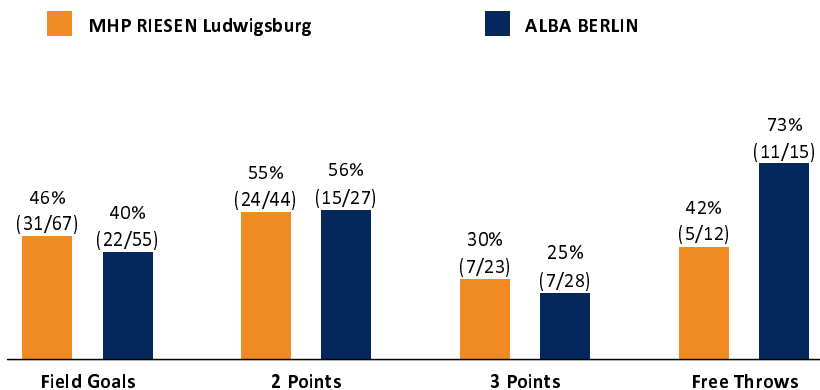

MHP RIESEN Ludwigsburg 74 : 62

ALBA BERLIN

Referee: PANTHER Anne
Umpires: BARTH Benjamin / BOHN Andreas
Commissioner: BENDER Ute

Attendance: 2.826
Ludwigsburg, MHPArena (4.129Plätze), SO 10 OKT 2021, 18:00, Game-ID: 25965

Scoreboard table showing Q1, Q2, Q3, Q4 scores for LUD and BER.

LUD - MHP RIESEN Ludwigsburg (Coach: PATRICK John)

Main player statistics table for Ludwigsburg including columns for No., Name, Min, PTS, 2 Points, 3 Points, Field Goals, Free Throws, and various rebound/assist metrics.

BER - ALBA BERLIN (Coach: GONZALEZ Israel)

Main player statistics table for Alba Berlin including columns for No., Name, Min, PTS, 2 Points, 3 Points, Field Goals, Free Throws, and various rebound/assist metrics.

Summary statistics table comparing LUD and BER across categories like Rebounds, Assists, Fouls, and Turnovers.

EASYCREDIT-BBL.DE
Alle offiziellen Statistiken der easyCredit BBL, Daten, Rekorde uvm. gibt es auf easyCredit-BBL.de!

MAGENTASPORT.DE
Keinen Korb mehr verpassen - Alle Spiele der easyCredit Basketball Bundesliga und des MagentaSport BBL Pokals live auf MagentaSport.de

LEGEND
Min Minutes Played, DR Defensive Rebounds, AS Assists, BS Blocked Shots, PF Fouls, +/- Plus-Minus-Rating
DNP Did Not Play, OR Offensive Rebounds, ST Steals, SB Shots Blocked, * Starters
PTS Points, TR Total Rebounds, TO Turnovers, EFF Efficiency = ((PTS + TR + AS + ST + BS) - ((FGA - FGM) + (FTA - FTM) + TO))