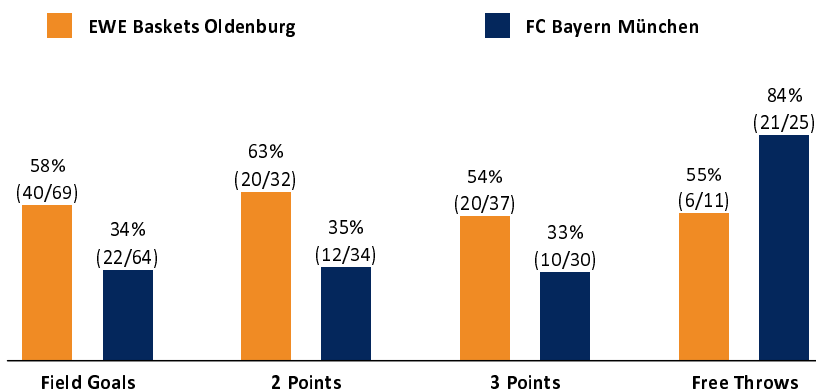

FCB - FC Bayern München (Coach: GREENE Desmond)

No.	Name	Min	PTS	2 Points	3 Points	Field Goals	Free Throws	OR	DR	TR	AS	ST	TO	BS	SB	PF	FD	EFF	+/-	
*9	OBIESIE Joshua	30:03	18	2/5 (40%)	3/7 (43%)	5/12 (42%)	5/6 (83%)	1	2	3		1	3	1		3	3	12	-30	
*12	GEORGE Jason	33:07	20	3/10 (30%)	3/6 (50%)	6/16 (38%)	5/6 (83%)	1	2	3	4		2	1	2	2	3	15	-24	
*13	OBST Andreas	24:13	15	2/6 (33%)	3/6 (50%)	5/12 (42%)	2/2 (100%)		1	1	2		1			3	5	10	-17	
*14	DJEDOVIC Nihad	24:49	5	0/2 (0%)	1/2 (50%)	1/4 (25%)	2/2 (100%)	2	3	5	3		2		2	1	2	8	-28	
15	SILLAH Mohamed	4:21	0						1	1								1	-1	
16	ZIPSER Paul	21:57	7	2/3 (67%)	0/5 (0%)	2/8 (25%)	3/3 (100%)	3	2	5	1	1	1				1	7	-16	
22	WULFF Luis	6:13	2	1/1 (100%)	0/1 (0%)	1/2 (50%)					1		2			2		0	-8	
26	OGUNSIPE Marvin	19:20	2	0/3 (0%)	0/2 (0%)	0/5 (0%)	2/2 (100%)	4	4	8	3	1	3		1	2	5	6	3	
*34	SCHILLING Gavin	19:02	6	2/3 (67%)		2/3 (67%)	2/2 (100%)	2	3	5	2	1	1		1	2	1	12	-31	
44	VUCETIC Aleksa	16:55	0	0/1 (0%)	0/1 (0%)	0/2 (0%)	0/2 (0%)	2	3	5	1		4		1	1	2	-2	-3	
Team / Coach								4	1	5							5			
Totals			200:00	75	12/34 (35%)	10/30 (33%)	22/64 (34%)	21/25 (84%)	19	22	41	17	4	19	2	7	16	22	74	-31

OLD	FCB
8 / 24 / 32	Rebounds OR/DR/TR 19 / 22 / 41
26	Assists 17
22	Fouls 16
16	Fouls Drawn 22
12	Turnovers 19
14	Steals 4
30	Points in the Paint 22
11	Second Chance Points 6
2	Fast Break Points 10
36 (106:70)	Biggest Lead 0 (6:6)
13-0 (19:6)	Biggest Scoring Run 6-0 (6:6)
	Lead Changes: 0
	Times Tied: 1

EASYCREDIT-BBL.DE

Alle offiziellen Statistiken der easyCredit BBL, Daten, Rekorde uvm. gibt es auf easyCredit-BBL.de! Und für unterwegs: die neue offizielle Liga-App, kostenfrei für iOS und Android.

MAGENTASPORT.DE

Keinen Korb mehr verpassen - Alle Spiele der easyCredit Basketball Bundesliga und des MagentaSport BBL Pokals live auf MagentaSport.de

LEGEND
Min Minutes Played   DR Defensive Rebounds   AS Assists   BS Blocked Shots   PF Fouls   +/- Plus-Minus-Rating
DNP Did Not Play   OR Offensive Rebounds   ST Steals   SB Shots Blocked   FD Fouls Drawn   * Starters
PTS Points   TR Total Rebounds   TO Turnovers   EFF Efficiency = ((PTS + TR + AS + ST + BS) - ((FGA - FGM) + (FTA - FTM) + TO))