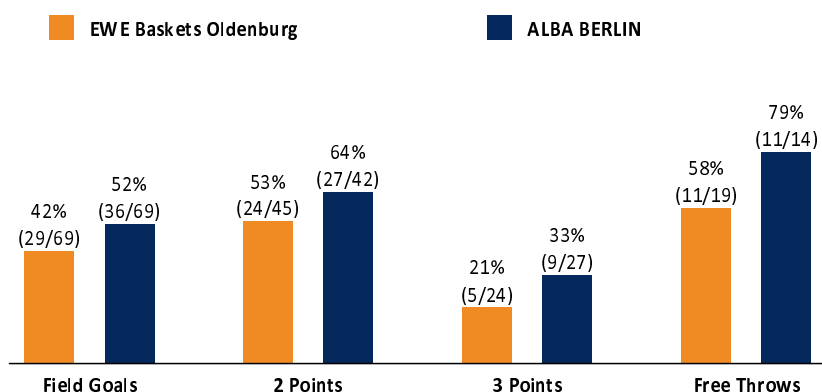

BER - ALBA BERLIN (Coach: GONZALEZ Israel)

No.	Name	Min	PTS	2 Points	3 Points	Field Goals	Free Throws	OR	DR	TR	AS	ST	TO	BS	SB	PF	FD	EFF	+/-	
*0	LO Maodo	25:56	9	2/3 (67%)	1/4 (25%)	3/7 (43%)	2/2 (100%)	1	1	2	2		3		1	3	4	6	6	
*1	DA SILVA Oscar	28:19	21	10/12 (83%)	0/1 (0%)	10/13 (77%)	1/3 (33%)	4	1	5	4	1	2	3			2	27	7	
3	SMITH Jaleen	29:29	18	2/5 (40%)	4/8 (50%)	6/13 (46%)	2/2 (100%)	1	5	6	5	2	3		1	2	1	21	22	
6	DELOW Maite	10:09	0		0/1 (0%)	0/1 (0%)			2	2							1	1	7	
*9	MATTISSECK Jonas	10:36	2	0/1 (0%)	0/1 (0%)	0/2 (0%)	2/2 (100%)	1		1						1	4	1	4	
10	SCHNEIDER Tim	8:06	2				2/2 (100%)	1	1	2						1	2	4	14	
16	NIKIC Kresimir	2:40	0						1	1	1					1		2	-2	
19	OLINDE Louis	19:52	18	6/10 (60%)	2/2 (100%)	8/12 (67%)		2	2	4			2			4		16	14	
*43	SIKMA Luke	21:03	13	5/5 (100%)	1/1 (100%)	6/6 (100%)	0/1 (0%)	1	7	8	4		2			4	2	22	3	
44	PENO Stefan	2:40	2	0/1 (0%)		0/1 (0%)	2/2 (100%)										1	1	-2	
45	BLATT Tamir	14:04	3	0/1 (0%)	1/6 (17%)	1/7 (14%)			1	1	4		1			1	2	1	14	
*50	ZOOSMAN Yovel	27:06	4	2/4 (50%)	0/3 (0%)	2/7 (29%)			3	3	1	2	2			1	1	3	3	
Team / Coach								2	2	4						4				
Totals			200:00	92	27/42 (64%)	9/27 (33%)	36/69 (52%)	11/14 (79%)	13	26	39	21	5	15	3	2	18	20	109	18

OLD	BER
15 / 21 / 36	Rebounds OR/DR/TR
17	Assists
21	Fouls
17	Fouls Drawn
15	Turnovers
9	Steals
38	Points in the Paint
13	Second Chance Points
12	Fast Break Points
7 (22:15)	Biggest Lead
8-0 (41:36)	Biggest Scoring Run
	Lead Changes: 13
	Times Tied: 8

EASYCREDIT-BBL.DE

Alle offiziellen Statistiken der easyCredit BBL, Daten, Rekorde uvm. gibt es auf easyCredit-BBL.de! Und für unterwegs: die neue offizielle Liga-App, kostenfrei für iOS und Android.

MAGENTASPORT.DE

Keinen Korb mehr verpassen - Alle Spiele der easyCredit Basketball Bundesliga und des MagentaSport BBL Pokals live auf MagentaSport.de

LEGEND
Min Minutes Played   DR Defensive Rebounds   AS Assists   BS Blocked Shots   PF Fouls   +/- Plus-Minus-Rating
DNP Did Not Play   OR Offensive Rebounds   ST Steals   SB Shots Blocked   FD Fouls Drawn   * Starters
PTS Points   TR Total Rebounds   TO Turnovers   EFF Efficiency = ((PTS + TR + AS + ST + BS) - ((FGA - FGM) + (FTA - FTM) + TO))