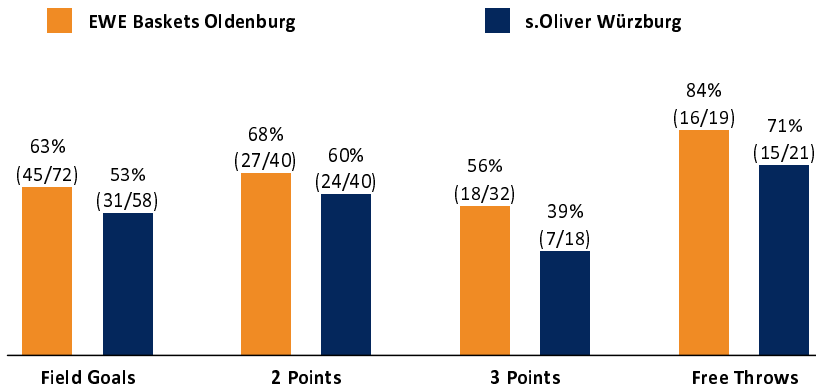

EWE Baskets Oldenburg **124 : 84**

s.Oliver Würzburg

Referee: ORUZGANI Zulifikar
 Umpires: KOVACEVIC Nesa / SIROWI Dennis
 Commissioner: HOLSTEN Ingo

Oldenburg, EWE ARENA (6.000 Plätze), SA 30 JAN 2021, 20:30, Game-ID: 25620

WUE - s.Oliver Würzburg (Coach: WUCHERER Denis)

No.	Name	Min	PTS	2 Points	3 Points	Field Goals	Free Throws	OR	DR	TR	AS	ST	TO	BS	SB	PF	FD	EFF	+/-	
*3	WARD Tyson	23:40	7	3/6 (50%)	0/1 (0%)	3/7 (43%)	1/2 (50%)	1	2	3	2	2	3		1	4	2	6	-30	
4	BÖHMER Julius	16:20	4	2/2 (100%)	0/1 (0%)	2/3 (67%)						2	1			1	1	4	-10	
6	OBIESIE Joshua	16:11	13	4/6 (67%)	1/2 (50%)	5/8 (63%)	2/3 (67%)		3	3	5	1	4			1	2	14	-8	
*7	HABFURTHER Nils	19:08	8	4/5 (80%)		4/5 (80%)					3		2				1	8	-20	
12	NDI Elijah	6:13	0		0/1 (0%)	0/1 (0%)		1		1			1					-1	-16	
20	ALBUS Julian	17:30	3	1/1 (100%)		1/1 (100%)	1/1 (100%)		1	1	1		1				1	4	-7	
*21	KOCH Florian	23:49	12	3/5 (60%)	1/3 (33%)	4/8 (50%)	3/3 (100%)		3	3					1	3	2	11	-33	
24	HUNT Cameron	20:52	11	0/1 (0%)	3/6 (50%)	3/7 (43%)	2/2 (100%)	1	2	3	7		1		1	1	3	16	-20	
*27	WEITZEL Jonas	24:57	16	6/9 (67%)		6/9 (67%)	4/6 (67%)	2	1	3	1	1	3		1	1	3	13	-39	
*34	HOFFMANN Felix	17:18	7	1/3 (33%)	1/1 (100%)	2/4 (50%)	2/4 (50%)	1	4	5	1					3	2	9	-15	
77	KING Alex	14:02	3	0/2 (0%)	1/3 (33%)	1/5 (20%)			2	2						2		1	-2	
Team / Coach																		0		
Totals			200:00	84	24/40 (60%)	7/18 (39%)	31/58 (53%)	15/21 (71%)	6	18	24	20	6	16		4	16	17	85	-40