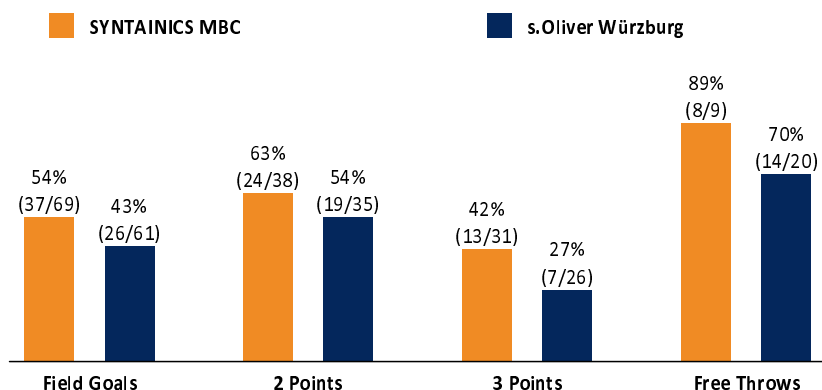

Referee: BARTH Benjamin  
 Umpires: BOHN Andreas / HODZIC Nermin  
 Commissioner: WEGENER Ronny

Attendance: 1.450  
 MBC, Stadthalle Weißenfels (3.000 Plätze), SA 16 OKT 2021, 20:30, Game-ID: 25969

	Q1	Q2	Q3	Q4
MBC	15 15	27 42	22 64	31 95
WUE	17 17	14 31	19 50	23 73

**WUE - s.Oliver Würzburg** (Coach: WUCHERER Denis)

No.	Name	Min	PTS	2 Points	3 Points	Field Goals	Free Throws	OR	DR	TR	AS	ST	TO	BS	SB	PF	FD	EFF	+/-
4	BÖHMER Julius	12:47	3	0/1 (0%)	1/2 (50%)	1/3 (33%)					2		2			1	1	1	4
7	KING Alex	8:37	5	0/1 (0%)	1/2 (50%)	1/3 (33%)	2/2 (100%)									2	1	3	3
20	ALBUS Julian	8:14	0		0/1 (0%)	0/1 (0%)					1					2	1	0	-7
*21	SKELE Aigars	30:40	9	3/7 (43%)	1/3 (33%)	4/10 (40%)			4	4	3	1	3	1		1		9	-18
*22	MOLLER Craig	29:09	14	4/5 (80%)	2/6 (33%)	6/11 (55%)		4	4	8	1	1	2			2	2	17	-21
23	RODRIGUEZ Desi	27:30	13	4/7 (57%)	0/3 (0%)	4/10 (40%)	5/8 (63%)	4	4	8	1	1	2				5	12	-15
*24	HUNT Cameron	29:12	17	3/5 (60%)	2/5 (40%)	5/10 (50%)	5/6 (83%)	1		1	5	3	1			3	3	19	-29
34	HOFFMANN Felix	17:12	2	1/2 (50%)	0/1 (0%)	1/3 (33%)		1	1	2	3					1		5	-4
*44	BUFORD William	20:43	0	0/1 (0%)	0/3 (0%)	0/4 (0%)		1	4	5	3		1			2	2	3	-6
*65	STANIC Filip	15:56	10	4/6 (67%)		4/6 (67%)	2/4 (50%)	1	1	2			2	1		1	4	7	-17
Team / Coach								2	1	3			1					2	
Totals		200:00	73	19/35 (54%)	7/26 (27%)	26/61 (43%)	14/20 (70%)	14	19	33	19	6	14	2		15	19	78	-22