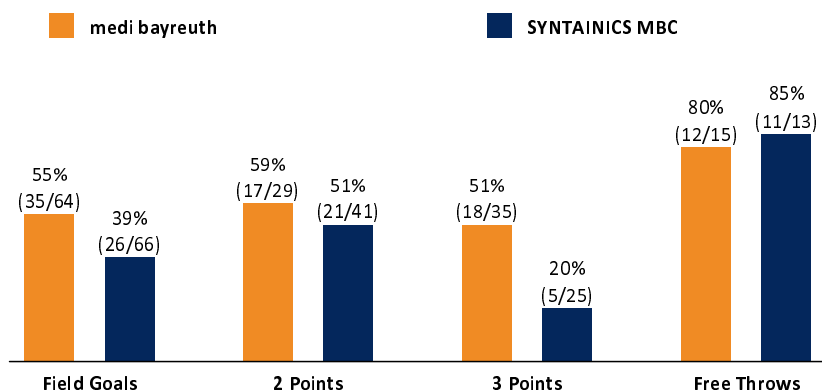

medi bayreuth

100 : 68

SYNTAINICS MBC

Referee: BARTH Benjamin
Umpires: BRENDDEL Nicolas / THEIS Christian
Commissioner: KINDERVATER Max

Attendance: 2.133
Bayreuth, Oberfrankenhalle (3.300 Plätze), SA 20 NOV 2021, 18:00, Game-ID: 26004

Scoreboard table showing Q1, Q2, Q3, Q4 scores for BAY and MBC.

BAY - medi bayreuth (Coach: KORNER Raoul)

Main player statistics table for BAY - medi bayreuth, including columns for No., Name, Min, PTS, 2 Points, 3 Points, Field Goals, Free Throws, and various rebound and efficiency metrics.

Summary statistics table comparing BAY and MBC on metrics like Rebounds, Assists, Fouls, Turnovers, Steals, Points in the Paint, Second Chance Points, Fast Break Points, Biggest Lead, Biggest Scoring Run, Lead Changes, and Times Tied.