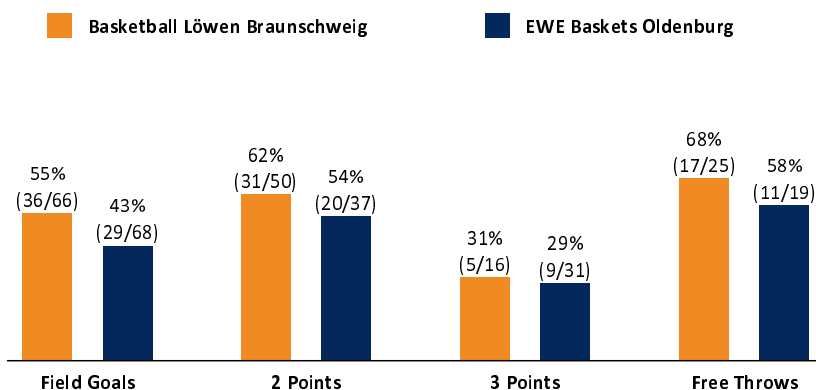

OLD - EWE Baskets Oldenburg (Coach: ABAZ Alen)

No.	Name	Min	PTS	2 Points	3 Points	Field Goals	Free Throws	OR	DR	TR	AS	ST	TO	BS	SB	PF	FD	EFF	+/-
*3	HEIDEGGER Max	23:11	10	1/3 (33%)	2/7 (29%)	3/10 (30%)	2/3 (67%)	2		2	1		4			2	2	1	-16
7	HERRERA Sebastian	15:42	0	0/1 (0%)	0/1 (0%)	0/2 (0%)		1	7	8	2	1	1			2		8	-2
*11	PRESSEY Phil	21:05	3	0/1 (0%)	0/8 (0%)	0/9 (0%)	3/4 (75%)		3	3	5	1				3	4	2	-12
12	BREUNIG Martin	17:46	9	3/5 (60%)		3/5 (60%)	3/4 (75%)	5	2	7		3	2			2	2	14	-8
*15	CLARK Cameron	32:25	19	8/11 (73%)	1/5 (20%)	9/16 (56%)	0/2 (0%)	1	4	5	1	3	1			1	1	18	-20
17	AGBAKOKO Norris	3:24	2	1/3 (33%)		1/3 (33%)	0/2 (0%)	3	2	5							1	3	3
20	MICHALAK Michal	13:58	10	2/4 (50%)	1/3 (33%)	3/7 (43%)	3/4 (75%)					1				1	2	6	-3
*21	ODIASE Tai	18:50	4	2/4 (50%)		2/4 (50%)			2	2	1			3		1		8	-11
*23	PAULDING Rickey	27:26	11	1/2 (50%)	3/4 (75%)	4/6 (67%)		1	2	3	2			1		2		15	-12
33	HUNDT Bennet	18:38	5	1/1 (100%)	1/2 (50%)	2/3 (67%)			1	1	3	1	7			5	6	2	-3
35	PJANIC Alen	7:35	5	1/2 (50%)	1/1 (100%)	2/3 (67%)		1		1						1		5	4
Team / Coach												1					-1		
Totals			200:00	78	20/37 (54%)	9/31 (29%)	29/68 (43%)	11/19 (58%)	14	23	37	15	10	16	4	20	18	81	-16

BRA	OLD
13 / 28 / 41	14 / 23 / 37
20	15
19	20
19	18
13	16
11	10
58	24
16	10
14	4
20 (75:55)	0 (2:2)
8-0 (75:55)	7-0 (91:78)
Lead Changes: 0	
Times Tied: 1	

EASYCREDIT-BBL.DE

Alle offiziellen Statistiken der easyCredit BBL, Daten, Rekorde uvm. gibt es auf easyCredit-BBL.de! Und für unterwegs: die neue offizielle Liga-App, kostenfrei für iOS und Android.

MAGENTASPORT.DE

Keinen Korb mehr verpassen - Alle Spiele der easyCredit Basketball Bundesliga und des MagentaSport BBL Pokals live auf MagentaSport.de

LEGEND

Min Minutes Played	DR Defensive Rebounds	AS Assists	BS Blocked Shots	PF Fouls	+/- Plus-Minus-Rating
DNP Did Not Play	OR Offensive Rebounds	ST Steals	SB Shots Blocked	FD Fouls Drawn	* Starters
PTS Points	TR Total Rebounds	TO Turnovers	EFF Efficiency = ((PTS + TR + AS + ST + BS) - ((FGA - FGM) + (FTA - FTM) + TO))