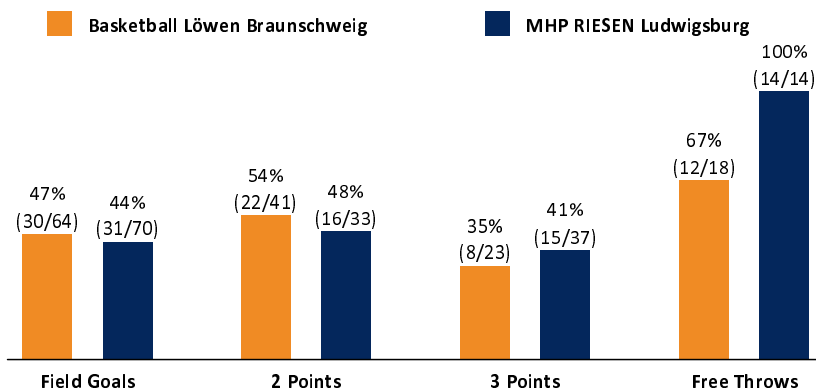

LUD - MHP RIESEN Ludwigsburg (Coach: PATRICK John)

No.	Name	Min	PTS	2 Points	3 Points	Field Goals	Free Throws	OR	DR	TR	AS	ST	TO	BS	SB	PF	FD	EFF	+/-	
*1	HULLS Jordan	38:18	12		4/7 (57%)	4/7 (57%)		1	5	6	4	1	2				1	18	13	
2	PATRICK Jacob	16:51	8	1/4 (25%)	2/7 (29%)	3/11 (27%)			3	3	1	3			1	1		7	0	
*5	SIMON Justin	24:53	10	0/5 (0%)	2/4 (50%)	2/9 (22%)	4/4 (100%)	1	3	4	5	2	2			3	4	12	21	
6	PATRICK Johannes	3:20	3		1/1 (100%)	1/1 (100%)							1			1		2	-1	
7	BÄHRE Jonathan	5:04	0						1	1	1		1			2		1	-6	
11	HERZOG Lukas	13:18	6	0/1 (0%)	2/4 (50%)	2/5 (40%)			3	3	1		1		1	2	1	6	4	
*12	RADEBA UGH Jonah	34:03	25	4/7 (57%)	3/8 (38%)	7/15 (47%)	8/8 (100%)	2	3	5	2	4	1			2	6	27	11	
13	POLAS BARTOLO Yorman	13:15	4	2/2 (100%)	0/2 (0%)	2/4 (50%)		1		1	4		1			1	1	6	-6	
15	UGBO Emmanuel	0:33	0															0	-2	
*18	WOHLFARTH-BOTTERMANN Jonas	15:30	8	4/6 (67%)		4/6 (67%)		1	1	2				3		4	2	11	8	
20	ALKINS Rawle	7:51	4	1/2 (50%)	0/2 (0%)	1/4 (25%)	2/2 (100%)	2		2			1	1		1	1	3	2	
*21	DARDEN Tremmell	27:04	11	4/6 (67%)	1/2 (50%)	5/8 (63%)		1	2	3	3	1		1		1	2	16	11	
Team / Coach								4	2	6							6			
Totals			200:00	91	16/33 (48%)	15/37 (41%)	31/70 (44%)	14/14 (100%)	13	23	36	21	11	10	5	2	18	18	115	11

BRA	LUD
12 / 25 / 37	13 / 23 / 36
18	21
18	18
18	18
17	10
6	11
42	32
7	15
4	10
2 (2:0)	13 (24:37)
7-0 (40:42)	7-0 (4:9)
Lead Changes: 1	
Times Tied: 1	

EASYCREDIT-BBL.DE

Alle offiziellen Statistiken der easyCredit BBL, Daten, Rekorde uvm. gibt es auf easyCredit-BBL.de! Und für unterwegs: die neue offizielle Liga-App, kostenfrei für iOS und Android.

MAGENTASPORT.DE

Keinen Korb mehr verpassen - Alle Spiele der easyCredit Basketball Bundesliga und des MagentaSport BBL Pokals live auf MagentaSport.de

LEGEND
Min Minutes Played   DR Defensive Rebounds   AS Assists   BS Blocked Shots   PF Fouls   +/- Plus-Minus-Rating
DNP Did Not Play   OR Offensive Rebounds   ST Steals   SB Shots Blocked   FD Fouls Drawn   * Starters
PTS Points   TR Total Rebounds   TO Turnovers   EFF Efficiency = ((PTS + TR + AS + ST + BS) - ((FGA - FGM) + (FTA - FTM) + TO))