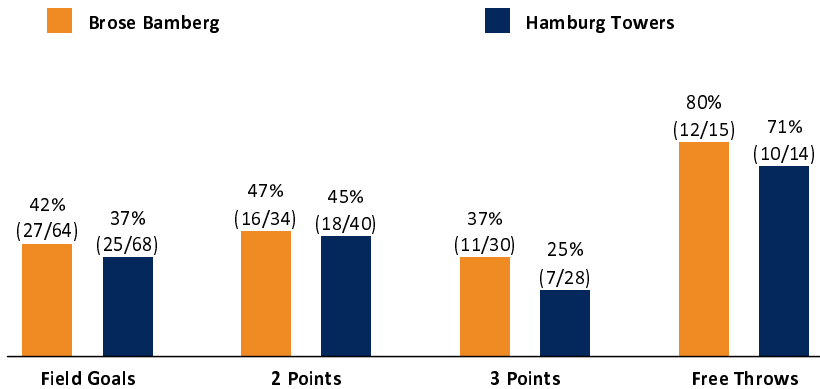

Brose Bamberg

77 : 67

Hamburg Towers

Referee: LOTTERMOSER Robert
Umpires: BOHN Andreas / BRENDEL Nicolas
Commissioner: WEGNER Ronny

Attendance: 3.777
Bamberg, BROSE ARENA (6.150 Plätze), SO 8 MAI 2022, 20:30, Game-ID: 26135

Scoreboard table showing Q1, Q2, Q3, Q4 scores for BAM and HAM.

BAM - Brose Bamberg (Coach: AMIEL Oren)

Main player statistics table for BAM, including columns for No., Name, Min, PTS, 2 Points, 3 Points, Field Goals, Free Throws, and various rebound and foul statistics.

HAM - Hamburg Towers (Coach: CALLES Pedro)

Main player statistics table for HAM, including columns for No., Name, Min, PTS, 2 Points, 3 Points, Field Goals, Free Throws, and various rebound and foul statistics.

Summary table comparing BAM and HAM on various metrics like Rebounds, Assists, Fouls, Turnovers, Steals, Points in the Paint, etc.

EASYCREDIT-BBL.DE
Alle offiziellen Statistiken der easyCredit BBL, Daten, Rekorde uvm. gibt es auf easyCredit-BBL.de!

MAGENTASPORT.DE
Keinen Korb mehr verpassen - Alle Spiele der easyCredit Basketball Bundesliga und des MagentaSport BBL Pokals live auf MagentaSport.de

LEGEND
Min Minutes Played, DR Defensive Rebounds, AS Assists, BS Blocked Shots, PF Fouls, +/- Plus-Minus-Rating
DNP Did Not Play, OR Offensive Rebounds, ST Steals, SB Shots Blocked, FD Fouls Drawn, * Starters
PTS Points, TR Total Rebounds, TO Turnovers, EFF Efficiency = ((PTS + TR + AS + ST + BS) - ((FGA - FGM) + (FTA - FTM) + TO))