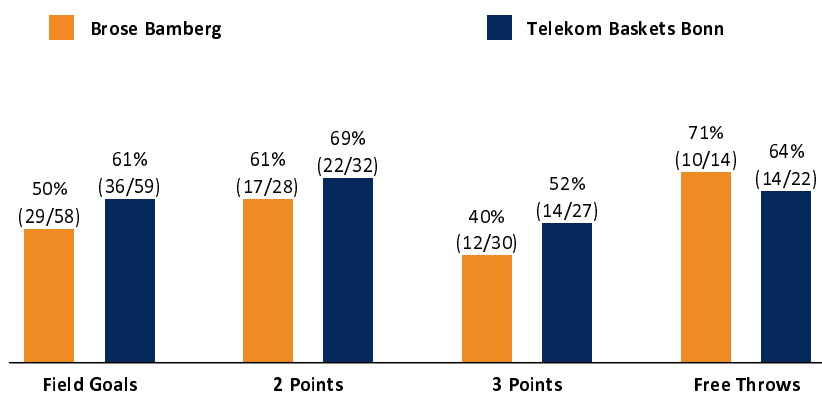

Brose Bamberg

80 : 100

Telekom Baskets Bonn

Referee: MADINGER Christof
Umpires: SIROWI Dennis / MUTAPCIC Armin
Commissioner: BENDER Ute

Attendance: 3.091
Bamberg, BROSE ARENA (6.150 Plätze), FR 19 NOV 2021, 20:30, Game-ID: 26002

Scoreboard table showing Q1, Q2, Q3, Q4 scores for BAM and BON.

BAM - Brose Bamberg (Coach: ROIJAKKERS Johan)

Main player statistics table for Brose Bamberg including columns for No., Name, Min, PTS, 2 Points, 3 Points, Field Goals, Free Throws, and various advanced stats.

BON - Telekom Baskets Bonn (Coach: IISALO Tuomas)

Main player statistics table for Telekom Baskets Bonn including columns for No., Name, Min, PTS, 2 Points, 3 Points, Field Goals, Free Throws, and various advanced stats.

Summary table comparing BAM and BON across various statistical categories like Rebounds, Assists, Fouls, etc.

EASYCREDIT-BBL.DE
Alle offiziellen Statistiken der easyCredit BBL, Daten, Rekorde uvm. gibt es auf easyCredit-BBL.de!

MAGENTASPORT.DE
Keinen Korb mehr verpassen - Alle Spiele der easyCredit Basketball Bundesliga und des MagentaSport BBL Pokals live auf MagentaSport.de

LEGEND
Min Minutes Played, DR Defensive Rebounds, AS Assists, BS Blocked Shots, PF Fouls, +/- Plus-Minus-Rating
DNP Did Not Play, OR Offensive Rebounds, ST Steals, SB Shots Blocked, FD Fouls Drawn, * Starters
PTS Points, TR Total Rebounds, TO Turnovers, EFF Efficiency = ((PTS + TR + AS + ST + BS) - ((FGA - FGM) + (FTA - FTM) + TO))