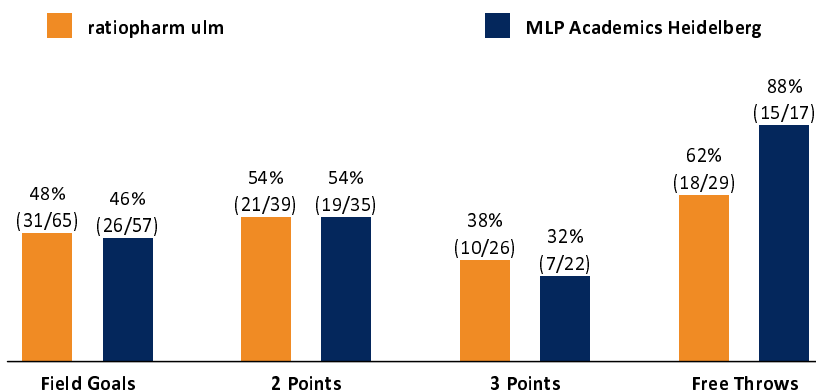

ratiopharm ulm

90 : 74 MLP Academics Heidelberg

Referee: BITTNER Steve
Umpires: BEJAOUI Dominik / BARTH Benjamin
Commissioner: WEICHERT Horst

Attendance: 4.438
Ulm, ratiopharm arena (6.000 Plätze), DI 12 APR 2022, 19:00, Game-ID: 26202

Scoreboard table showing Q1, Q2, Q3, Q4 scores for ULM and HDB.

ULM - ratiopharm ulm (Coach: LAKOVIC Jaka)

Main player statistics table for ULM, including columns for No., Name, Min, PTS, 2 Points, 3 Points, Field Goals, Free Throws, and various advanced stats.

HDB - MLP Academics Heidelberg (Coach: IGNIJATOVIC Branislav)

Main player statistics table for HDB, including columns for No., Name, Min, PTS, 2 Points, 3 Points, Field Goals, Free Throws, and various advanced stats.

Summary statistics table comparing ULM and HDB across categories like Rebounds, Assists, Fouls, Turnovers, Steals, Points in the Paint, Second Chance Points, Fast Break Points, Biggest Lead, Biggest Scoring Run, Lead Changes, and Times Tied.

EASYCREDIT-BBL.DE

Alle offiziellen Statistiken der easyCredit BBL, Daten, Rekorde uvm. gibt es auf easyCredit-BBL.de! Und für unterwegs: die neue offizielle Liga-App, kostenfrei für iOS und Android.

MAGENTASPORT.DE

Keinen Korb mehr verpassen - Alle Spiele der easyCredit Basketball Bundesliga und des MagentaSport BBL Pokals live auf MagentaSport.de

LEGEND
Min Minutes Played
DNP Did Not Play
PTS Points
DR Defensive Rebounds
OR Offensive Rebounds
TR Total Rebounds
AS Assists
ST Steals
TO Turnovers
BS Blocked Shots
SB Shots Blocked
EFF Efficiency = ((PTS + TR + AS + ST + BS) - ((FGA - FGM) + (FTA - FTM) + TO))
PF Fouls
FD Fouls Drawn
+/- Plus-Minus-Rating
* Starters