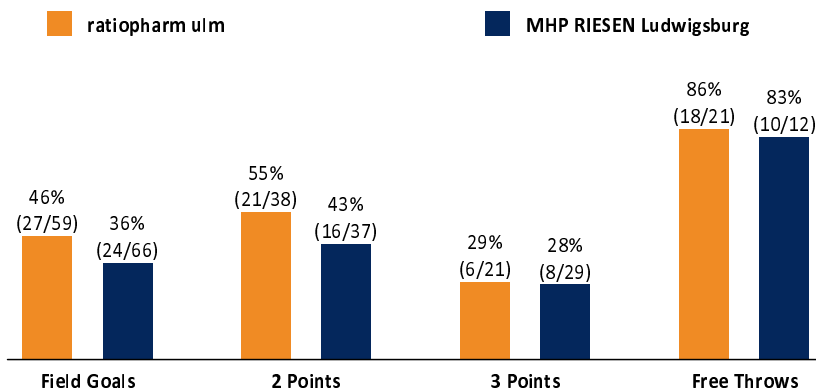

LUD - MHP RIESEN Ludwigsburg (Coach: PATRICK John)

No.	Name	Min	PTS	2 Points	3 Points	Field Goals	Free Throws	OR	DR	TR	AS	ST	TO	BS	SB	PF	FD	EFF	+/-	
*1	HULLS Jordan	31:47	11	2/3 (67%)	2/7 (29%)	4/10 (40%)	1/1 (100%)	2	3	5	4		1			1	1	13	-12	
2	PATRICK Jacob	19:16	9	1/5 (20%)	1/3 (33%)	2/8 (25%)	4/5 (80%)	1	4	5	1	1		1		3	3	10	-2	
*5	SIMON Justin	24:36	13	5/10 (50%)	1/2 (50%)	6/12 (50%)		2	5	7	1	2	1	1		4		17	-8	
6	PATRICK Johannes	1:43	0													1		0	1	
7	BÄHRE Jonathan	2:17	0		0/1 (0%)	0/1 (0%)		1		1								0	-4	
8	WOODARD James	18:37	2	1/4 (25%)	0/3 (0%)	1/7 (14%)			3	3	2	1			1	1		2	-11	
11	HERZOG Lukas	14:25	0													1	1	0	3	
*12	RADEBAUGH Jonah	23:38	4	2/4 (50%)	0/1 (0%)	2/5 (40%)			2	2	5		1			2		7	-11	
*13	POLAS BAROLO Yorman	25:15	9	2/5 (40%)	1/1 (100%)	3/6 (50%)	2/2 (100%)		1	1	2	1	3			4	2	7	-3	
20	ALKINS Rawie	13:27	6	2/4 (50%)	0/4 (0%)	2/8 (25%)	2/2 (100%)	1	1	2		1		1		1	2	4	0	
*21	DARDEN Tremmell	24:59	12	1/2 (50%)	3/7 (43%)	4/9 (44%)	1/2 (50%)		1	1		2	5	3	1	3	4	7	-13	
Team / Coach								3	1	4			1			3				
Totals			200:00	66	16/37 (43%)	8/29 (28%)	24/66 (36%)	10/12 (83%)	10	21	31	15	8	12	6	2	21	13	70	-12

ULM	Rebounds OR/DR/TR	LUD
11 / 33 / 44		10 / 21 / 31
17	Assists	15
14	Fouls	21
21	Fouls Drawn	13
16	Turnovers	12
5	Steals	8
38	Points in the Paint	30
17	Second Chance Points	13
10	Fast Break Points	10
14 (78:64)	Biggest Lead	2 (0:2)
11-0 (11:2)	Biggest Scoring Run	6-0 (45:42)
	Lead Changes:	3
	Times Tied:	2

EASYCREDIT-BBL.DE

Alle offiziellen Statistiken der easyCredit BBL, Daten, Rekorde uvm. gibt es auf easyCredit-BBL.de! Und für unterwegs: die neue offizielle Liga-App, kostenfrei für iOS und Android.

MAGENTASPORT.DE

Keinen Korb mehr verpassen - Alle Spiele der easyCredit Basketball Bundesliga und des MagentaSport BBL Pokals live auf MagentaSport.de

LEGEND
Min Minutes Played   DR Defensive Rebounds   AS Assists   BS Blocked Shots   PF Fouls   +/- Plus-Minus-Rating
DNP Did Not Play   OR Offensive Rebounds   ST Steals   SB Shots Blocked   FD Fouls Drawn   * Starters
PTS Points   TR Total Rebounds   TO Turnovers   EFF Efficiency = ((PTS + TR + AS + ST + BS) - ((FGA - FGM) + (FTA - FTM) + TO))