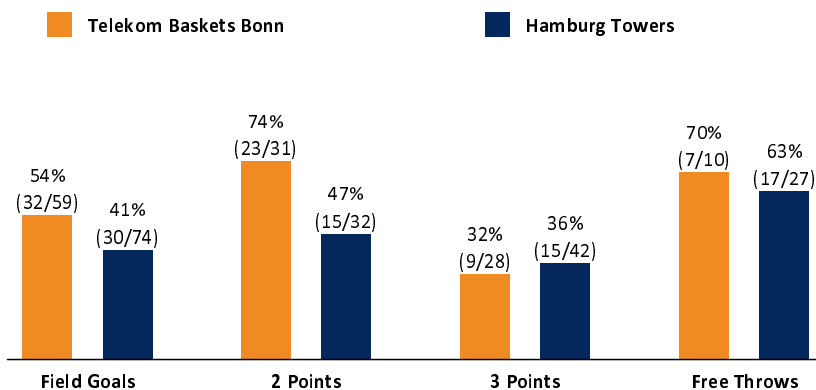

HAM - Hamburg Towers (Coach: CALLES Pedro)

No.	Name	Min	PTS	2 Points	3 Points	Field Goals	Free Throws	OR	DR	TR	AS	ST	TO	BS	SB	PF	FD	EFF	+/-	
*1	BROWN Zachary	33:49	14	2/2 (100%)	2/7 (29%)	4/9 (44%)	4/7 (57%)	4		4		1	1			2	6	10	13	
*3	DILEO Maximilian	22:47	12	1/1 (100%)	3/8 (38%)	4/9 (44%)	1/2 (50%)	2	3	5	1		1			2	4	11	6	
*5	HOMESLEY Caleb	38:46	33	5/6 (83%)	7/20 (35%)	12/26 (46%)	2/3 (67%)	1	1	2	5	3					2	28	16	
6	RICH Osaro Jürgen	0:02	0															0	0	
7	MEISNER Lukas	16:55	10	2/6 (33%)	2/3 (67%)	4/9 (44%)	0/1 (0%)	1		1	1		2			1	2	4	0	
8	CHRISTEN Robin	13:29	4	0/1 (0%)	1/2 (50%)	1/3 (33%)	1/2 (50%)	2		2	2	2				1	1	7	6	
10	McCALLUM Ray	13:30	2	1/4 (25%)	0/1 (0%)	1/5 (20%)		1	1	2	2	1				1		3	-4	
11	KOTSAR Maik	23:52	3	0/4 (0%)		0/4 (0%)	3/4 (75%)	4	6	10	3		2			3	6	9	14	
*12	HINRICHS Seth	27:05	10	3/7 (43%)	0/1 (0%)	3/8 (38%)	4/6 (67%)	3	2	5	6	2	1			5	4	15	15	
*17	EDIGIN Eddy	9:45	4	1/1 (100%)		1/1 (100%)	2/2 (100%)		3	3						3	1	7	-6	
Team / Coach								2	1	3							3			
Totals			200:00	92	15/32 (47%)	15/42 (36%)	30/74 (41%)	17/27 (63%)	20	17	37	20	9	7			18	26	97	12

BON	HAM
10 / 28 / 38	20 / 17 / 37
24	Rebounds
26	OR/DR/TR
18	Assists
18	Fouls
3	Fouls Drawn
44	Turnovers
10	Steals
2	Points in the Paint
2 (2:0)	Second Chance Points
7-0 (80:88)	Fast Break Points
	Biggest Lead
	Biggest Scoring Run
	Lead Changes: 1
	Times Tied: 2

EASYCREDIT-BBL.DE

Alle offiziellen Statistiken der easyCredit BBL, Daten, Rekorde uvm. gibt es auf easyCredit-BBL.de! Und für unterwegs: die neue offizielle Liga-App, kostenfrei für iOS und Android.

MAGENTASPORT.DE

Keinen Korb mehr verpassen - Alle Spiele der easyCredit Basketball Bundesliga und des MagentaSport BBL Pokals live auf MagentaSport.de

LEGEND
Min Minutes Played   DR Defensive Rebounds   AS Assists   BS Blocked Shots   PF Fouls   +/- Plus-Minus-Rating
DNP Did Not Play   OR Offensive Rebounds   ST Steals   SB Shots Blocked   FD Fouls Drawn   * Starters
PTS Points   TR Total Rebounds   TO Turnovers   EFF Efficiency = ((PTS + TR + AS + ST + BS) - ((FGA - FGM) + (FTA - FTM) + TO))