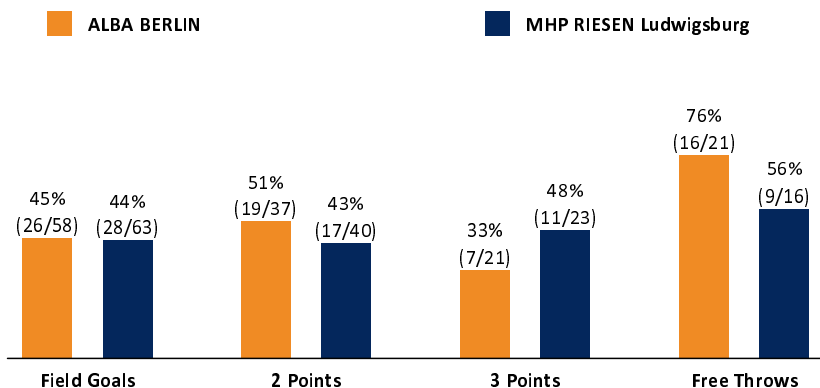

ALBA BERLIN

75 : 76 MHP RIESEN Ludwigsburg

Referee: LOTTERMOSER Robert
Umpires: MATIP Martin / BITTNER Steve
Commissioner: GITZLER Jörg

Berlin, Mercedes-Benz Arena (14.500 Plätze), SO 23 JAN 2022, 15:00, Game-ID: 26094
Attendance: 1.600

Scoreboard table showing quarter scores for BER and LUD.

BER - ALBA BERLIN (Coach: GONZALEZ Israel)

Main player statistics table for ALBA BERLIN including columns for No., Name, Min, PTS, 2 Points, 3 Points, Field Goals, Free Throws, and various rebound and efficiency metrics.

LUD - MHP RIESEN Ludwigsburg (Coach: PATRICK John)

Main player statistics table for MHP RIESEN Ludwigsburg including columns for No., Name, Min, PTS, 2 Points, 3 Points, Field Goals, Free Throws, and various rebound and efficiency metrics.

Summary statistics table comparing BER and LUD across categories like Rebounds, Assists, Fouls, Turnovers, Steals, Points in the Paint, etc.

EASYCREDIT-BBL.DE
Alle offiziellen Statistiken der easyCredit BBL, Daten, Rekorde uvm. gibt es auf easyCredit-BBL.de! Und für unterwegs: die neue offizielle Liga-App, kostenfrei für iOS und Android.

MAGENTASPORT.DE
Keinen Korb mehr verpassen - Alle Spiele der easyCredit Basketball Bundesliga und des MagentaSport BBL Pokals live auf MagentaSport.de

LEGEND
Min Minutes Played, DR Defensive Rebounds, AS Assists, BS Blocked Shots, PF Fouls, +/- Plus-Minus-Rating
DNP Did Not Play, OR Offensive Rebounds, ST Steals, SB Shots Blocked, FD Fouls Drawn, * Starters
PTS Points, TR Total Rebounds, TO Turnovers, EFF Efficiency = ((PTS + TR + AS + ST + BS) - ((FGA - FGM) + (FTA - FTM) + TO))