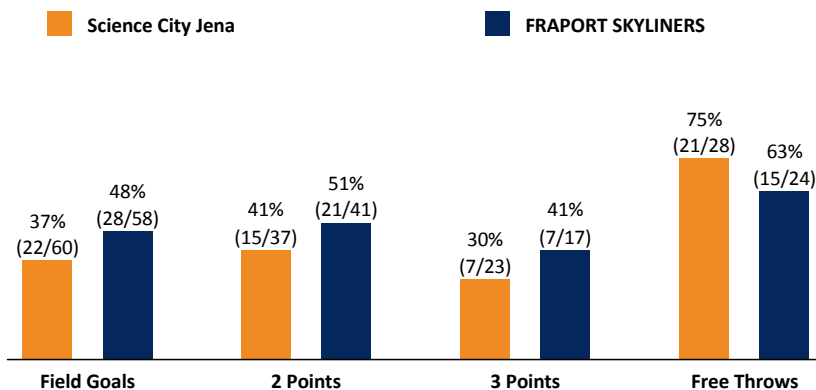

FRA - FRAPORT SKYLINERS (Coach: HERBERT Gordon)

No.	Name	Min	PTS	2 Points	3 Points	Field Goals	Free Throws	OR	DR	TR	AS	ST	TO	BS	SB	PF	FD	EFF	+/-	
3	ZEEB Garai	15:11	0		0/1 (0%)	0/1 (0%)	0/2 (0%)		2	2	2					4	2	1	10	
7	HUFF Shawn	23:17	4	1/2 (50%)	0/2 (0%)	1/4 (25%)	2/3 (67%)	1	2	3	1					5	1	4	3	
*8	VARGAS Akeem	25:07	3	1/2 (50%)		1/2 (50%)	1/2 (50%)		1	1	2		5	1		2	1	0	-8	
15	TRTOVAC Armin	DNP																		
18	WOHLFARTH-BOTTERMANN Jonas	14:05	8	2/4 (50%)		2/4 (50%)	4/5 (80%)	1	2	3			1			4	4	7	0	
*21	KRATZER Leon	25:55	21	10/15 (67%)		10/15 (67%)	1/2 (50%)	6	5	11		1	2	1		3	4	26	6	
*23	ROBERTSON Quantez	36:02	20	2/3 (67%)	4/9 (44%)	6/12 (50%)	4/4 (100%)		5	5	5	3	2			3	2	25	10	
31	HOLDER Tra	12:49	4	1/2 (50%)	0/1 (0%)	1/3 (33%)	2/2 (100%)		2	2						1	3	4	5	
*41	KIEL Niklas	17:09	4	2/3 (67%)		2/3 (67%)	0/2 (0%)	1	2	3		1	1			1	2	4	1	
*55	LARSON Tyler	30:25	14	2/10 (20%)	3/4 (75%)	5/14 (36%)	1/2 (50%)	1	1	2	6		1		3		2	11	3	
Team / Coach								3	1	4			1				3			
Totals			200:00	78	21/41 (51%)	7/17 (41%)	28/58 (48%)	15/24 (63%)	13	23	36	16	5	13	2	3	23	21	85	6

JEN	FRA
15 / 18 / 33	13 / 23 / 36
17	16
21	23
23	21
12	13
5	5
24	36
13	15
3	9
1 (3:2)	17 (53:70)
13-0 (70:73)	9-0 (46:56)
	Lead Changes: 8
	Times Tied: 4

EASYCREDIT-BBL.DE

Alle offiziellen Statistiken der easyCredit BBL, Daten, Rekorde uvm. gibt es auf easycCredit-BBL.de! News, Stats, Tabelle und Spielplan für unterwegs: Kostenfrei für iOS und Android in der offiziellen Liga-App!

MAGENTA SPORT

Keinen Korb mehr verpassen - Alle Spiele der easyCredit BBL und des MagentaSport BBL Pokals LIVE und in HD! Das größte Basketball-Angebot Deutschlands zuhause und mobil! www.MagentaSport.de

LEGEND

Min Minutes Played   DR Defensive Rebounds   AS Assists   BS Blocked Shots   PF Fouls   +/- Plus-Minus-Rating
DNP Did Not Play   OR Offensive Rebounds   ST Steals   SB Shots Blocked   FD Fouls Drawn   * Starters
PTS Points   TR Total Rebounds   TO Turnovers   EFF Efficiency = ((PTS + TR + AS + ST + BS) - ((FGA - FGM) + (FTA - FTM) + TO))