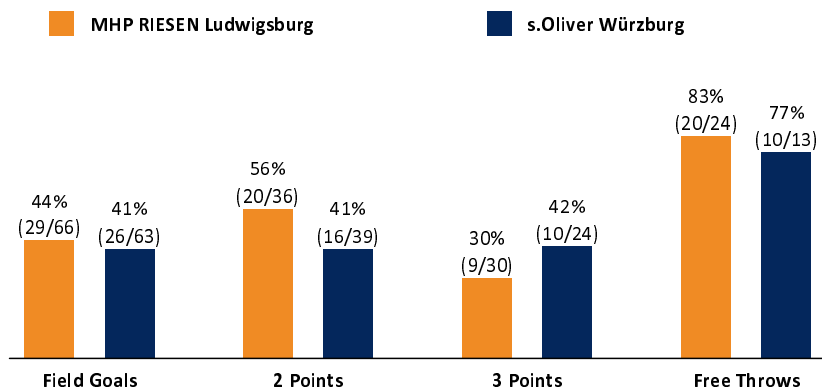

MHP RIESEN Ludwigsburg 87 : 72

s.Oliver Würzburg

Referee: REITER Moritz
Umpires: FRITZ Clemens / REY Danjana
Commissioner: BENDER Ute

Ludwigsburg, MHPArena (4.129Plätze), SO 27 DEZ 2020, 15:00, Game-ID: 25566

Scoreboard table showing Q1, Q2, Q3, Q4 scores for LUD and WUE.

LUD - MHP RIESEN Ludwigsburg (Coach: PATRICK John)

Main player statistics table for Ludwigsburg including columns for No., Name, Min, PTS, 2 Points, 3 Points, Field Goals, Free Throws, OR, DR, TR, AS, ST, TO, BS, SB, PF, FD, EFF, +/-.

WUE - s.Oliver Würzburg (Coach: WUCHERER Denis)

Main player statistics table for Würzburg including columns for No., Name, Min, PTS, 2 Points, 3 Points, Field Goals, Free Throws, OR, DR, TR, AS, ST, TO, BS, SB, PF, FD, EFF, +/-.

Summary statistics table comparing LUD and WUE across categories like Rebounds, Assists, Fouls, Turnovers, Steals, Points in the Paint, etc.

EASYCREDIT-BBL.DE

Alle offiziellen Statistiken der easyCredit BBL, Daten, Rekorde uvm. gibt es auf easyCredit-BBL.de! News, Stats, Tabelle und Spielplan für unterwegs: Kostenfrei für iOS und Android in der offiziellen Liga-App!

MAGENTA SPORT

Keinen Korb mehr verpassen - Alle Spiele der easyCredit BBL und des MagentaSport BBL Pokals LIVE und in HD! Das größte Basketball-Angebot Deutschlands zuhause und mobil! www.MagentaSport.de

LEGEND: Min Minutes Played, DR Defensive Rebounds, AS Assists, BS Blocked Shots, PF Fouls, +/- Plus-Minus-Rating, DNP Did Not Play, OR Offensive Rebounds, ST Steals, SB Shots Blocked, FD Fouls Drawn, * Starters, PTS Points, TR Total Rebounds, TO Turnovers, EFF Efficiency = ((PTS + TR + AS + ST + BS) - ((FGA - FGM) + (FTA - FTM) + TO))