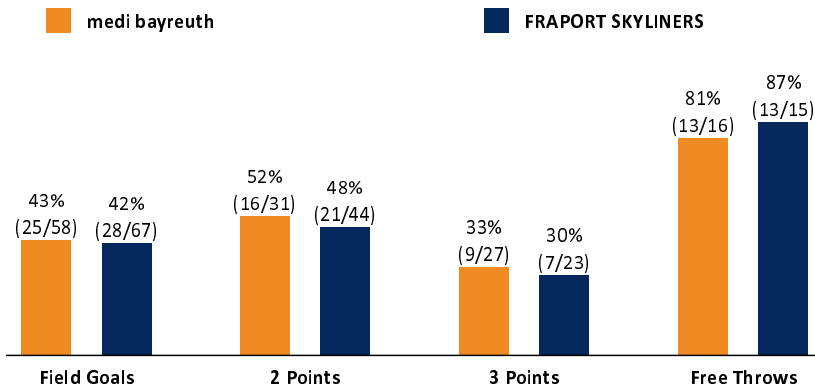

FRA - FRAPORT SKYLINERS (Coach: HERBERT Gordon)

No.	Name	Min	PTS	2 Points	3 Points	Field Goals	Free Throws	OR	DR	TR	AS	ST	TO	BS	SB	PF	FD	EFF	+/-
1	CLARANCE Elijah	DNP																	
3	ZEEB Garai	5:12	0													1		0	-2
*5	CLARK Jason	25:33	14	4/6 (67%)	2/5 (40%)	6/11 (55%)			2	2	3	1				2	3	15	6
*7	HUFF Shawn	17:26	0	0/1 (0%)	0/4 (0%)	0/5 (0%)		1	1	2		2				2	1	-1	-12
8	VARGAS Akeem	11:59	0						1	1	1					1		1	-2
9	FREUDENBERG Richard	21:44	9	3/5 (60%)	1/3 (33%)	4/8 (50%)		2	2	4	2	1	1		1	2	1	11	14
18	WOHLFARTH-BOTTERMANN Jonas	9:54	1	0/1 (0%)		0/1 (0%)	1/2 (50%)	1	2	3	1	1				2	2	4	2
*21	KRATZER Leon	17:57	10	5/12 (42%)		5/12 (42%)		5	6	11	1		1	1	1	3		15	-9
*23	ROBERTSON Quantez	35:51	9	2/6 (33%)	1/4 (25%)	3/10 (30%)	2/2 (100%)	3	3	6	1			1	2	1	2	10	3
31	HOLDER Tra	19:09	22	4/5 (80%)	3/4 (75%)	7/9 (78%)	5/6 (83%)		3	3	2	2	3			1	5	23	15
33	VÖLLER Marco	12:06	4	2/4 (50%)		2/4 (50%)		1		1			2		1	3	1	1	11
*55	LARSON Tyler	23:09	7	1/4 (25%)	0/3 (0%)	1/7 (14%)	5/5 (100%)	1	1	2	1	2	1				4	5	-6
Team / Coach								2	2	4			1					3	
Totals		200:00	76	21/44 (48%)	7/23 (30%)	28/67 (42%)	13/15 (87%)	16	23	39	11	9	9	2	5	18	19	87	4

BAY	Rebounds OR/DR/TR	FRA
10 / 22 / 32		16 / 23 / 39
15	Assists	11
19	Fouls	18
18	Fouls Drawn	19
12	Turnovers	9
5	Steals	9
28	Points in the Paint	36
12	Second Chance Points	14
1	Fast Break Points	4
10 (38:28)	Biggest Lead	6 (6:12)
12-0 (38:28)	Biggest Scoring Run	7-0 (6:12)
	Lead Changes: 16	
	Times Tied: 8	

EASycREDIT-BBL.DE

Alle offiziellen Statistiken der easyCredit BBL, Daten, Rekorde uvm. gibt es auf easyCredit-BBL.de! News, Stats, Tabelle und Spielplan für unterwegs: Kostenfrei für iOS und Android in der offiziellen Liga-App!

MAGENTA SPORT

Keinen Korb mehr verpassen - Alle Spiele der easyCredit BBL und des MagentaSport BBL Pokals LIVE und in HD! Das größte Basketball-Angebot Deutschlands zuhause und mobil! www.MagentaSport.de

LEGEND
Min Minutes Played   DR Defensive Rebounds   AS Assists   BS Blocked Shots   PF Fouls   +/- Plus-Minus-Rating
DNP Did Not Play   OR Offensive Rebounds   ST Steals   SB Shots Blocked   FD Fouls Drawn   * Starters
PTS Points   TR Total Rebounds   TO Turnovers   EFF Efficiency = ((PTS + TR + AS + ST + BS) - ((FGA - FGM) + (FTA - FTM) + TO))