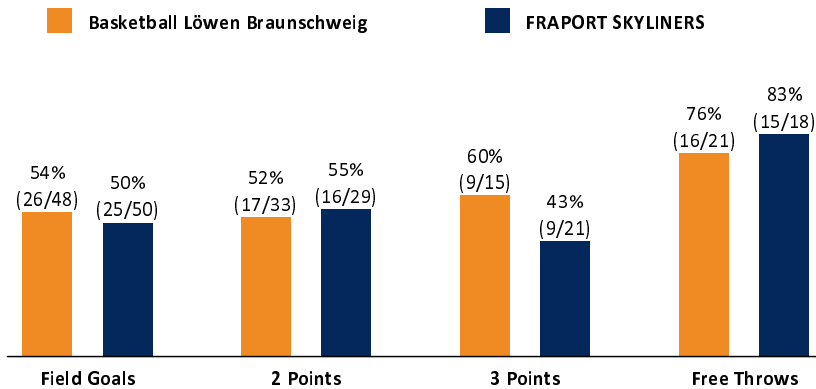

FRA - FRAPORT SKYLINERS (Coach: HERBERT Gordon)

No.	Name	Min	PTS	2 Points	3 Points	Field Goals	Free Throws	OR	DR	TR	AS	ST	TO	BS	SB	PF	FD	EFF	+/-
*0	WEBSTER Tai	21:36	14	3/5 (60%)	2/4 (50%)	5/9 (56%)	2/2 (100%)		1	1	3		1		1	4	2	13	0
3	ZEEB Garai	2:02	0								1							1	2
5	ENGLISH Albert Jay	18:55	5	1/1 (100%)	1/3 (33%)	2/4 (50%)			3	3			2	1		3		5	-14
*7	HUFF Shawn	23:13	9	2/2 (100%)	1/3 (33%)	3/5 (60%)	2/2 (100%)	1		1						3	2	8	4
9	FREUDENBERG Richard	18:17	11	2/5 (40%)	2/2 (100%)	4/7 (57%)	1/2 (50%)	1	3	4	2		2	1	1	2	2	12	-12
15	TRTOVAC Armin	3:55	2	1/1 (100%)		1/1 (100%)			1	1						1		3	1
*17	BONGA Isaac	21:12	8	3/4 (75%)		3/4 (75%)	2/2 (100%)		2	2	2	1	4	1		3	1	9	2
*23	ROBERTSON Quantez	27:47	7	2/2 (100%)	1/3 (33%)	3/5 (60%)			2	2	2	2				5	1	11	0
30	SCRUBB Philip	28:28	16	1/5 (20%)	2/6 (33%)	3/11 (27%)	8/8 (100%)	2	1	3	2		2		1	1	8	11	1
*33	VÖLLER Marco	34:35	2	1/4 (25%)		1/4 (25%)	0/2 (0%)		4	4	3	1	1	1	1	1	3	5	1
Team / Coach								2	2	4			1					3	
Totals		200:00	74	16/29 (55%)	9/21 (43%)	25/50 (50%)	15/18 (83%)	6	19	25	15	4	13	4	4	23	19	81	-3

BRA		FRA
4 / 19 / 23	Rebounds OR/DR/TR	6 / 19 / 25
19	Assists	15
19	Fouls	23
23	Fouls Drawn	19
13	Turnovers	13
6	Steals	4
34	Points in the Paint	24
2	Second Chance Points	2
6	Fast Break Points	
4 (37:33)	Biggest Lead	14 (43:57)
14-0 (71:68)	Biggest Scoring Run	9-0 (37:42)
	Lead Changes:	18
	Times Tied:	6

EASYCREDIT-BBL.DE

Alle offiziellen Statistiken der easyCredit BBL, Daten, Rekorde uvm. gibt es auf easyCredit-BBL.de! News, Stats, Tabelle und Spielplan für unterwegs: Kostenfrei für iOS und Android in der offiziellen Liga-App!

TELEKOMSPORT.DE

Keinen Korb mehr verpassen - Alle Spiele der easyCredit BBL LIVE und in HD! Erleben sie jetzt das größte Basketball-Angebot Deutschlands zuhause und mobil! www.telekom sport.de

LEGEND
Min Minutes Played   DR Defensive Rebounds   AS Assists   BS Blocked Shots   PF Fouls   +/- Plus-Minus-Rating
DNP Did Not Play   OR Offensive Rebounds   ST Steals   SB Shots Blocked   FD Fouls Drawn   * Starters
PTS Points   TR Total Rebounds   TO Turnovers   EFF Efficiency = ((PTS + TR + AS + ST + BS) - ((FGA - FGM) + (FTA - FTM) + TO))