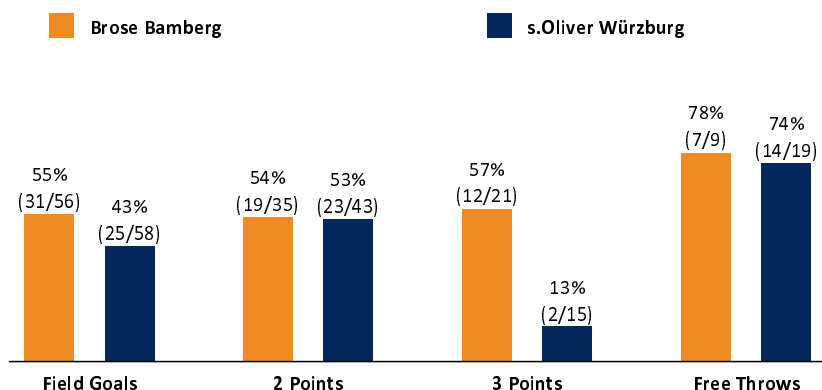

Brose Bamberg

81 : 66

s.Oliver Würzburg

Referee: REITER Moritz
Umpires: KRAUSE O Oliver / MUTAPCIC Armin
Commissioner: GINTSCHEL Winfried

Attendance: 0
Bamberg, BROSE ARENA (6.150 Plätze), MI 16 DEZ 2020, 20:30, Game-ID: 25519

Scoreboard table showing Q1, Q2, Q3, Q4 scores for BAM and WUE.

BAM - Brose Bamberg (Coach: ROIJAKKERS Johan)

Main player statistics table for Brose Bamberg including columns for No., Name, Min, PTS, 2 Points, 3 Points, Field Goals, Free Throws, OR, DR, TR, AS, ST, TO, BS, SB, PF, FD, EFF, +/-.

WUE - s.Oliver Würzburg (Coach: WUCHERER Denis)

Main player statistics table for s.Oliver Würzburg including columns for No., Name, Min, PTS, 2 Points, 3 Points, Field Goals, Free Throws, OR, DR, TR, AS, ST, TO, BS, SB, PF, FD, EFF, +/-.

Summary table comparing BAM and WUE across various statistics like Rebounds, Assists, Fouls, Turnovers, Steals, Points in the Paint, Second Chance Points, Fast Break Points, Biggest Lead, Biggest Scoring Run, Lead Changes, and Times Tied.

EASYCREDIT-BBL.DE

Alle offiziellen Statistiken der easyCredit BBL, Daten, Rekorde uvm. gibt es auf easyCredit-BBL.de! News, Stats, Tabelle und Spielplan für unterwegs: Kostenlos für iOS und Android in der offiziellen Liga-App!

MAGENTA SPORT

Keinen Korb mehr verpassen - Alle Spiele der easyCredit BBL und des MagentaSport BBL Pokals LIVE und in HD! Das größte Basketball-Angebot Deutschlands zuhause und mobil! www.MagentaSport.de

LEGEND: Min Minutes Played, DR Defensive Rebounds, AS Assists, BS Blocked Shots, PF Fouls, +/- Plus-Minus-Rating, DNP Did Not Play, OR Offensive Rebounds, ST Steals, SB Shots Blocked, FD Fouls Drawn, * Starters, PTS Points, TR Total Rebounds, TO Turnovers, EFF Efficiency = ((PTS + TR + AS + ST + BS) - ((FGA - FGM) + (FTA - FTM) + TO))