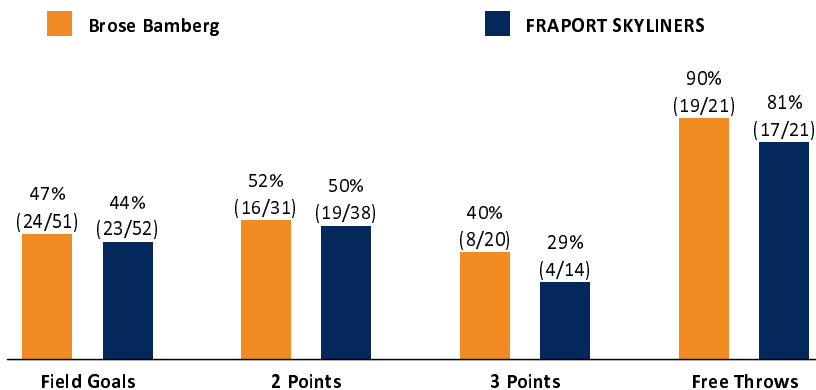

Brose Bamberg

75 : 67

FRAPORT SKYLINERS

Referee: REITER Moritz
Umpires: STREIT Enrico / KATTUR Radeesh
Commissioner: GINTSCHEL Winfried

Bamberg, BROSE ARENA, SO 12 NOV 2017, 19:15, Game-ID: 20905

Scoreboard table showing Q1, Q2, Q3, Q4 scores for BAM and FRA.

BAM - Brose Bamberg (Coach: TRINCHIERI Andrea)

Main player statistics table for Brose Bamberg including columns for No., Name, Min, PTS, 2 Points, 3 Points, Field Goals, Free Throws, OR, DR, TR, AS, ST, TO, BS, SB, PF, FD, EFF, +/-.

FRA - FRAPORT SKYLINERS (Coach: HERBERT Gordon)

Main player statistics table for Fraport Skyliners including columns for No., Name, Min, PTS, 2 Points, 3 Points, Field Goals, Free Throws, OR, DR, TR, AS, ST, TO, BS, SB, PF, FD, EFF, +/-.

Summary statistics table comparing BAM and FRA across various metrics like Rebounds, Assists, Fouls, etc.

EASycREDIT-BBL.DE

Alle offiziellen Statistiken der easycCredit BBL, Daten, Rekorde uvm. gibt es auf easycCredit-BBL.de! News, Stats, Tabelle und Spielplan für unterwegs: Kostenfrei für iOS und Android in der offiziellen Liga-App!

TELEKOMSPORT.DE

Keinen Korb mehr verpassen - Alle Spiele der easycCredit BBL LIVE und in HD! Erleben sie jetzt das größte Basketball-Angebot Deutschlands zuhause und mobil! www.telekom sport.de

LEGEND: Min Minutes Played, DR Defensive Rebounds, AS Assists, BS Blocked Shots, PF Fouls, +/- Plus-Minus-Rating, DNP Did Not Play, OR Offensive Rebounds, ST Steals, SB Shots Blocked, FD Fouls Drawn, * Starters, PTS Points, TR Total Rebounds, TO Turnovers, EFF Efficiency = ((PTS + TR + AS + ST + BS) - ((FGA - FGM) + (FTA - FTM) + TO))