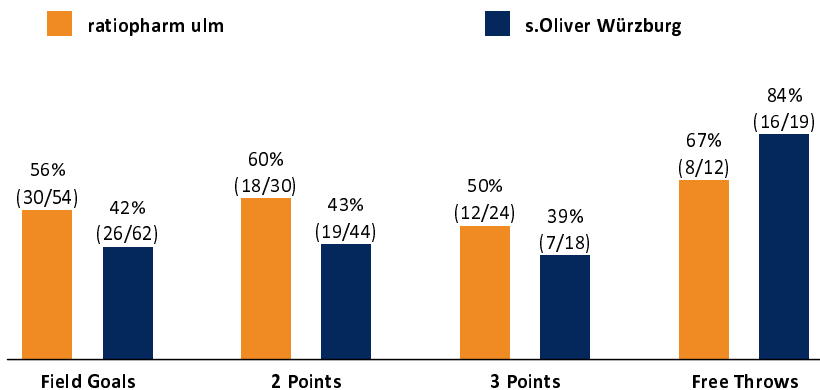

ratiopharm ulm

80 : 75

s.Oliver Würzburg

Referee: REITER Moritz
Umpires: STREIT Enrico / MUTAPCIC Armin
Commissioner: WEICHERT Horst

ULM, ratiopharm arena Ulm, SO 25 OKT 2020, 15:00, Game-ID: 25814

Scoreboard table showing Q1, Q2, Q3, Q4 scores for ULM and WUE.

ULM - ratiopharm ulm (Coach: LAKOVIC Jaka)

Main player statistics table for ULM, including columns for No., Name, Min, PTS, 2 Points, 3 Points, Field Goals, Free Throws, and various rebound/assist metrics.

WUE - s.Oliver Würzburg (Coach: WUCHERER Denis)

Main player statistics table for WUE, including columns for No., Name, Min, PTS, 2 Points, 3 Points, Field Goals, Free Throws, and various rebound/assist metrics.

Summary statistics table comparing ULM and WUE across categories like Rebounds, Assists, Fouls, Turnovers, Steals, Points in the Paint, etc.

EASYCREDIT-BBL.DE

Alle offiziellen Statistiken der easyCredit BBL, Daten, Rekorde uvm. gibt es auf easyCredit-BBL.de! News, Stats, Tabelle und Spielplan für unterwegs: Kostenlos für iOS und Android in der offiziellen Liga-App!

MAGENTA SPORT

Keinen Korb mehr verpassen - Alle Spiele der easyCredit BBL und des MagentaSport BBL Pokals LIVE und in HD! Das größte Basketball-Angebot Deutschlands zuhause und mobil! www.MagentaSport.de

LEGEND: Min Minutes Played, DR Defensive Rebounds, AS Assists, BS Blocked Shots, PF Fouls, +/- Plus-Minus-Rating, DNP Did Not Play, OR Offensive Rebounds, ST Steals, SB Shots Blocked, FD Fouls Drawn, * Starters, PTS Points, TR Total Rebounds, TO Turnovers, EFF Efficiency = ((PTS + TR + AS + ST + BS) - ((FGA - FGM) + (FTA - FTM) + TO))