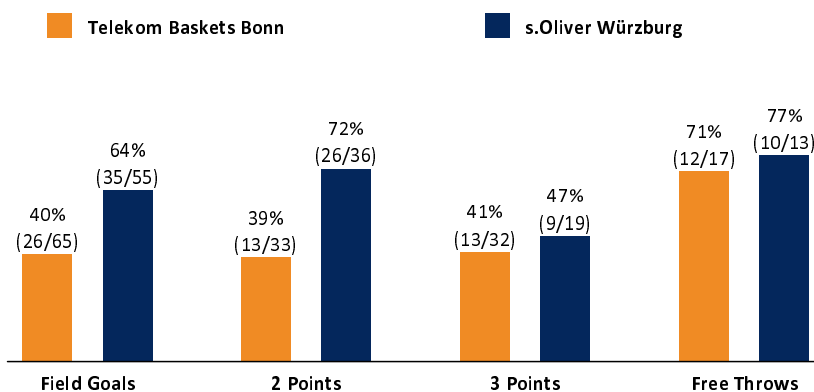

WUE - s.Oliver Würzburg (Coach: WUCHERER Denis)

No.	Name	Min	PTS	2 Points	3 Points	Field Goals	Free Throws	OR	DR	TR	AS	ST	TO	BS	SB	PF	FD	EFF	+/-	
*2	CHAPMAN Brekkott	26:02	15	6/8 (75%)	1/2 (50%)	7/10 (70%)			2	2	1	1	1	2		4		17	13	
*3	WARD Tyson	25:47	13	6/7 (86%)	0/1 (0%)	6/8 (75%)	1/2 (50%)		2	2	2	1	2			4	2	13	17	
4	BÖHMER Julius	0:11	0															0	3	
*5	SEARS Justin	10:38	5	2/3 (67%)		2/3 (67%)	1/3 (33%)	1	2	3			1			1	4	4	-4	
6	OBIESIE Joshua	6:50	0	0/1 (0%)		0/1 (0%)							5					-6	-1	
*7	HAßFURTHER Nils	16:07	7	2/3 (67%)	1/2 (50%)	3/5 (60%)					2					1	1	7	-8	
20	ALBUS Julian	11:08	5	1/1 (100%)	1/1 (100%)	2/2 (100%)					2					3		7	2	
21	KOCH Florian	21:26	0	0/1 (0%)	0/1 (0%)	0/2 (0%)			1	1	1	2	1		1	3		1	-2	
24	HUNT Cameron	24:51	16	2/3 (67%)	2/5 (40%)	4/8 (50%)	6/6 (100%)	1	1	2	4	1	2			2	5	17	13	
27	WEITZEL Jonas	7:32	6	3/3 (100%)		3/3 (100%)		1	1	2						2	1	8	1	
*34	HOFFMANN Felix	26:58	4	2/3 (67%)	0/1 (0%)	2/4 (50%)		1	8	9			3			3	8	6	6	
77	KING Alex	22:30	18	2/3 (67%)	4/6 (67%)	6/9 (67%)	2/2 (100%)	1	4	5	2		1			4	21	20	20	
Team / Coach									2	2			1				1			
Totals			200:00	89	26/36 (72%)	9/19 (47%)	35/55 (64%)	10/13 (77%)	5	23	28	14	5	17	2	1	20	20	98	12

BON	WUE
16 / 16 / 32	5 / 23 / 28
11	Assists
20	Fouls
20	Fouls Drawn
16	Turnovers
8	Steals
24	Points in the Paint
7	Second Chance Points
	Fast Break Points
11 (17:6)	Biggest Lead
9-0 (11:2)	Biggest Scoring Run
	Lead Changes: 1
	Times Tied: 7

EASycREDIT-BBL.DE

Alle offiziellen Statistiken der easyCredit BBL, Daten, Rekorde uvm. gibt es auf easyCredit-BBL.de! News, Stats, Tabelle und Spielplan für unterwegs: Kostenfrei für iOS und Android in der offiziellen Liga-App!

MAGENTA SPORT

Keinen Korb mehr verpassen - Alle Spiele der easyCredit BBL und des MagentaSport BBL Pokals LIVE und in HD! Das größte Basketball-Angebot Deutschlands zuhause und mobil! www.MagentaSport.de

LEGEND
Min Minutes Played   DR Defensive Rebounds   AS Assists   BS Blocked Shots   PF Fouls   +/- Plus-Minus-Rating
DNP Did Not Play   OR Offensive Rebounds   ST Steals   SB Shots Blocked   FD Fouls Drawn   * Starters
PTS Points   TR Total Rebounds   TO Turnovers   EFF Efficiency = ((PTS + TR + AS + ST + BS) - ((FGA - FGM) + (FTA - FTM) + TO))